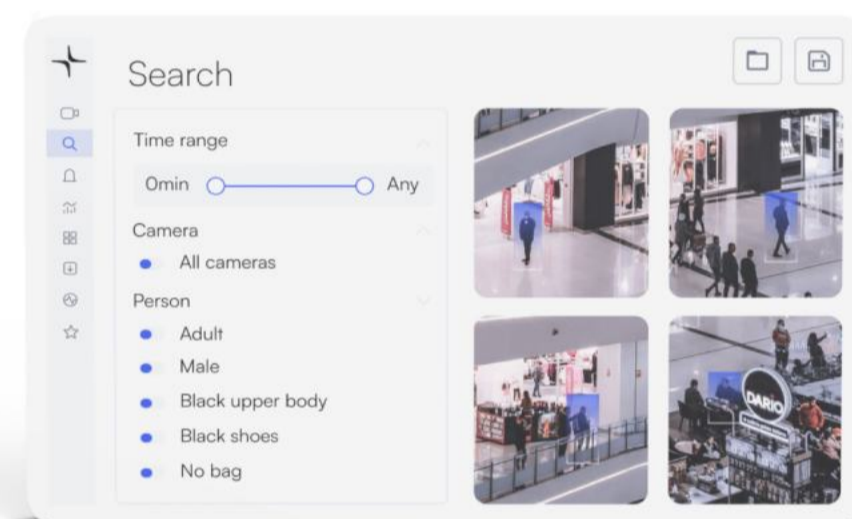

Monitor from anywhere

Access Lumana to monitor your sites from any browser or mobile device.

Real-time AI alerts

Notifications for trespassers, active threats, suspicious people or vehicles, and more.

Find footage in seconds

Layer search parameters to filter footage and instantly find what you need.

Intelligent dashboards

Capture live data from video and quickly visualize security and operational trends.

Protect students, staff, and property

Do more than just capture video. Use natural language to create real-time AI alerts for unwanted activity across campuses.

Unified video security management

Deploy and manage unlimited cameras with no user limits. Gain district-wide visibility and unify security across sites to one central platform.

Quickly investigate and resolve incidents

Get the whole story. Easily search millions of hours of footage in seconds and share footage with first responders in just a few clicks.

Automatically secure campus perimeter with AI