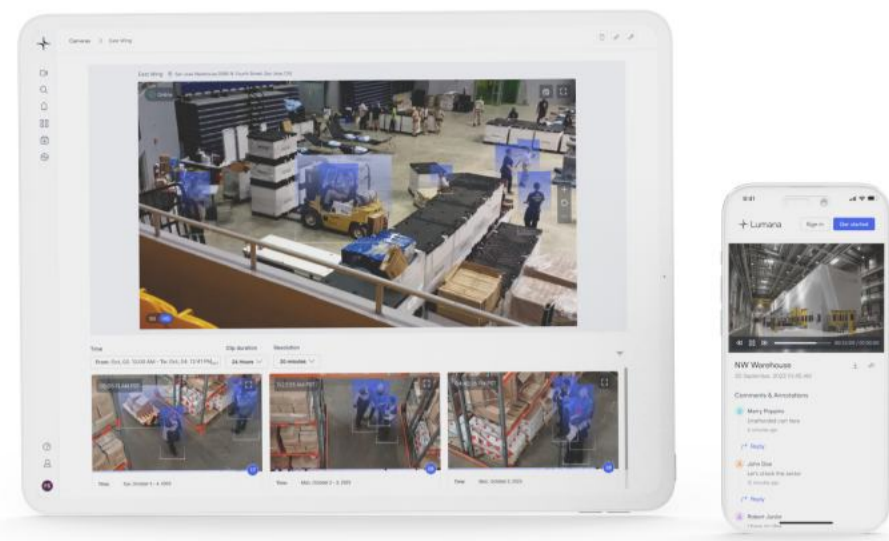

Monitor from anywhere

Access Lumana to monitor your sites from any browser or mobile device.

Real-time AI alerts

Notifications for missing PPE, forklift speeding, near-miss accidents, and more.

Find footage in seconds

Layer search parameters to filter footage and instantly find what you need.

Intelligent dashboards

Capture live data from video and quickly visualize security and operational trends.

Manage site safety from a single pane of glass

Remotely manage your security and operations from one platform and use industry-leading AI to obtain greater visibility with less manual work.

 Missing product identified

Turn safety issues into coachable events

Integrate with external systems for enhanced visibility

Index footage for pallet ID, barcode scans, and more. Connect to any third-party system to unlock advanced video search capabilities.

Futureproof architecture with automatic updates