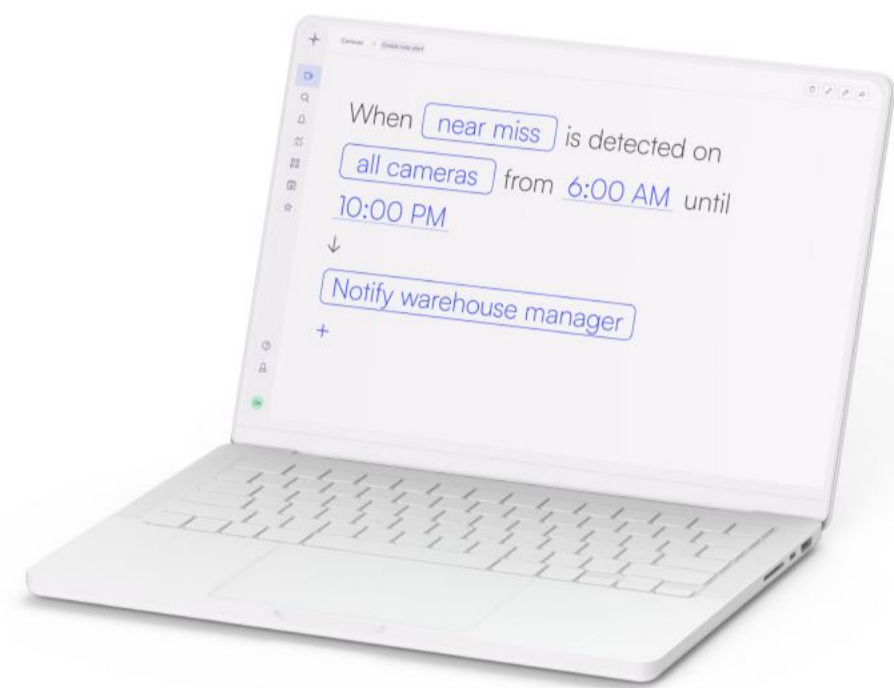

Integrate with external systems for enhanced visibility

Index footage for pallet ID, barcode scans, and more. Connect to any third-party system to unlock advanced video search capabilities.

Futureproof architecture with automatic updates

Standard lifetime warranty for complete peace of mind

Self-learning AI for a tailored security experience

Dedicated onboarding, training, and support

Improve safety and operations with AI

For demo, trial, or sales requests, contact sales@lumana.ai