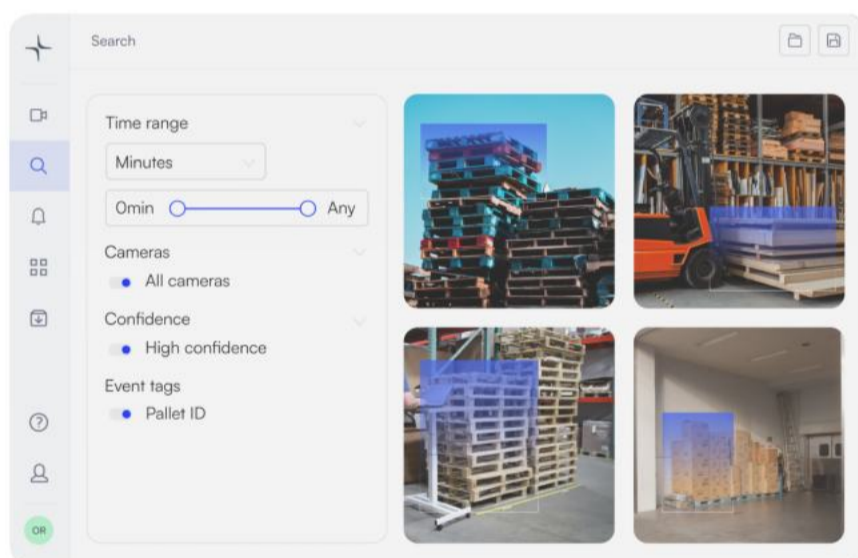

Layer search parameters to filter footage and instantly find what you need.

Intelligent dashboards

Capture live data from video and quickly visualize security and operational trends.

Manage site safety from a single pane of glass

Remotely manage your security and operations from one platform and use industry-leading AI to obtain greater visibility with less manual work.

 Missing product identified

Turn safety issues into coachable events

Integrate with external systems for enhanced visibility

Index footage for pallet ID, barcode scans, and more. Connect to any third-party system to unlock advanced video search capabilities.

Futureproof architecture with automatic updates