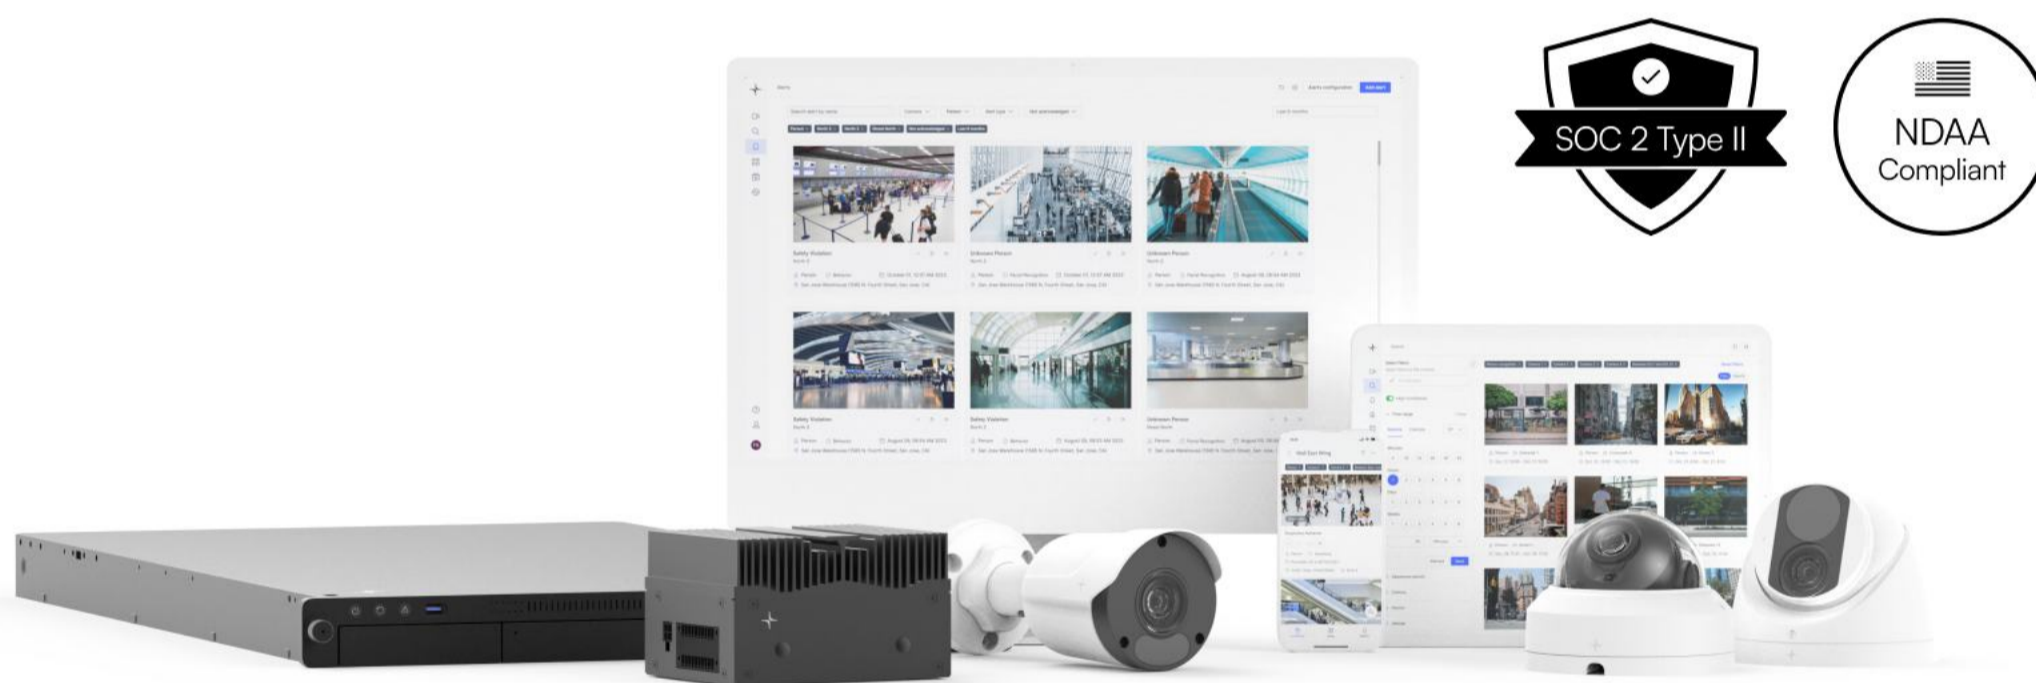

AI video security for manufacturing

Protect employees and operate on a whole new level with AI-powered video security.

Missing hardhat and vest

Meet the all-in-one Lumana platform

Modern video security meets next-generation AI

Cameras

Enhance existing cameras or use Lumana cameras covered by a lifetime warranty.

Core

AI video processor with up to 90 days of industrial-grade SSD storage and up to 365 days in the cloud.

VMS+

Manage multiple locations from a single platform with modern video management software powered by AI.

Layer search parameters to filter footage and instantly find what you need.

Intelligent dashboards

Capture live data from video and quickly visualize security and operational trends.

Manage site safety from a single pane of glass