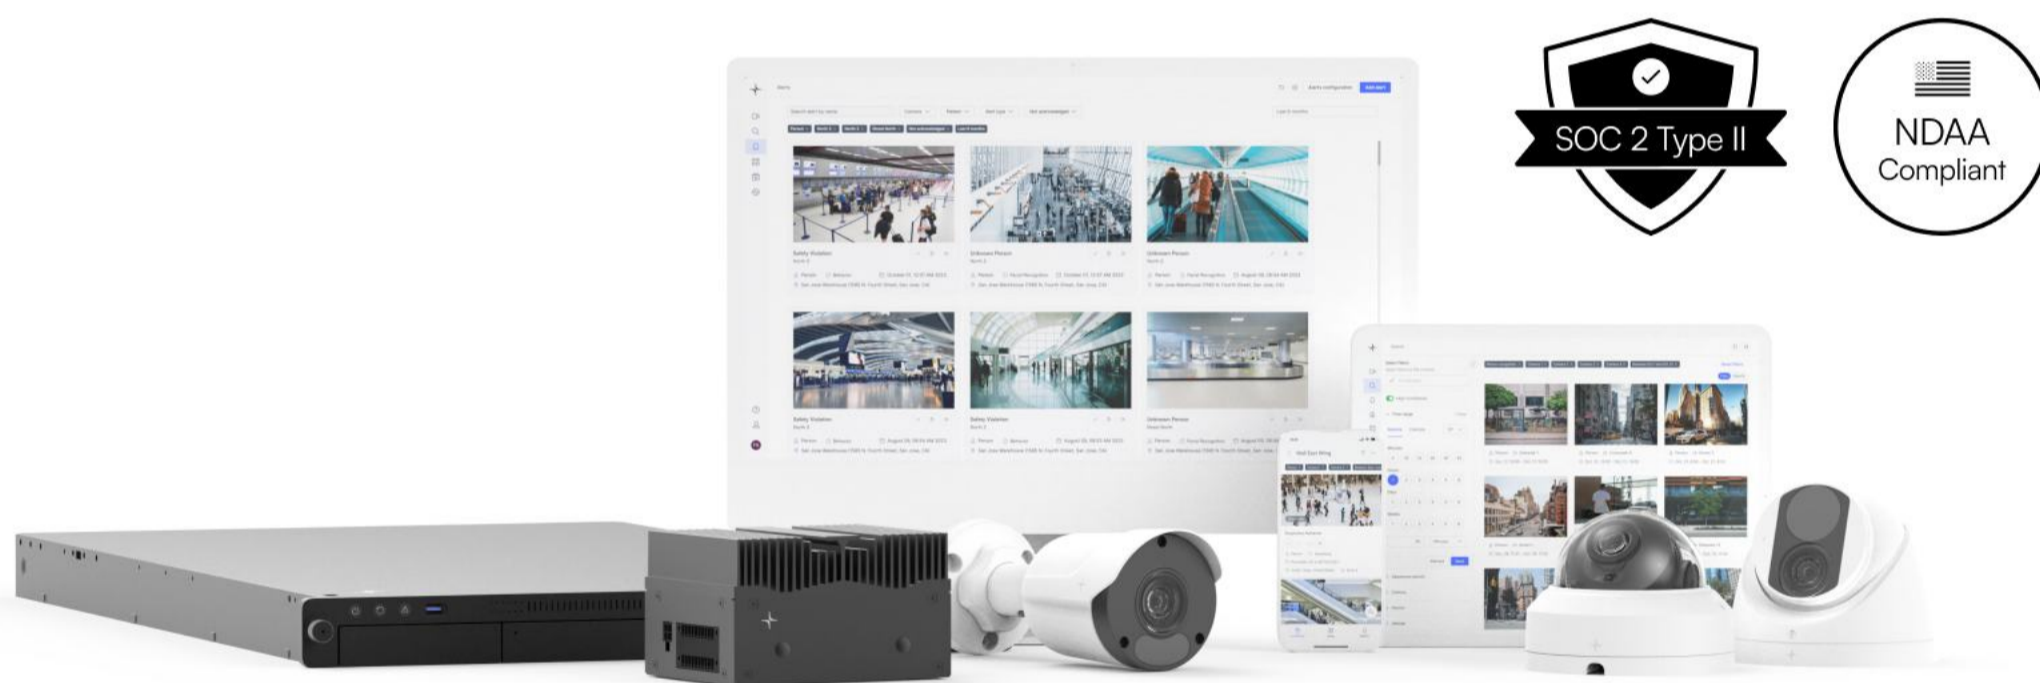

AI video security for hospitality

Elevate your space, improve security, and maximize operational efficiency with AI and computer vision.

Meet the all-in-one Lumana platform

Modern video security meets next-generation AI

Cameras

Enhance existing cameras or use Lumana cameras covered by a lifetime warranty.

Core

AI video processor with up to 90 days of industrial-grade SSD storage and up to 365 days in the cloud.

VMS+

Manage multiple locations from a single platform with modern video management software powered by AI.

Monitor from anywhere

Access Lumana to monitor your sites from any browser or mobile device.

Real-time AI alerts

Notifications for trespassing, loitering, occupancy, and people/vehicles of interest.

Find footage in seconds

Layer search parameters to filter footage and instantly find what you need.

Intelligent dashboards

Capture live data from video and quickly visualize security and operational trends.

Obtain visibility from anywhere, any time, on any device