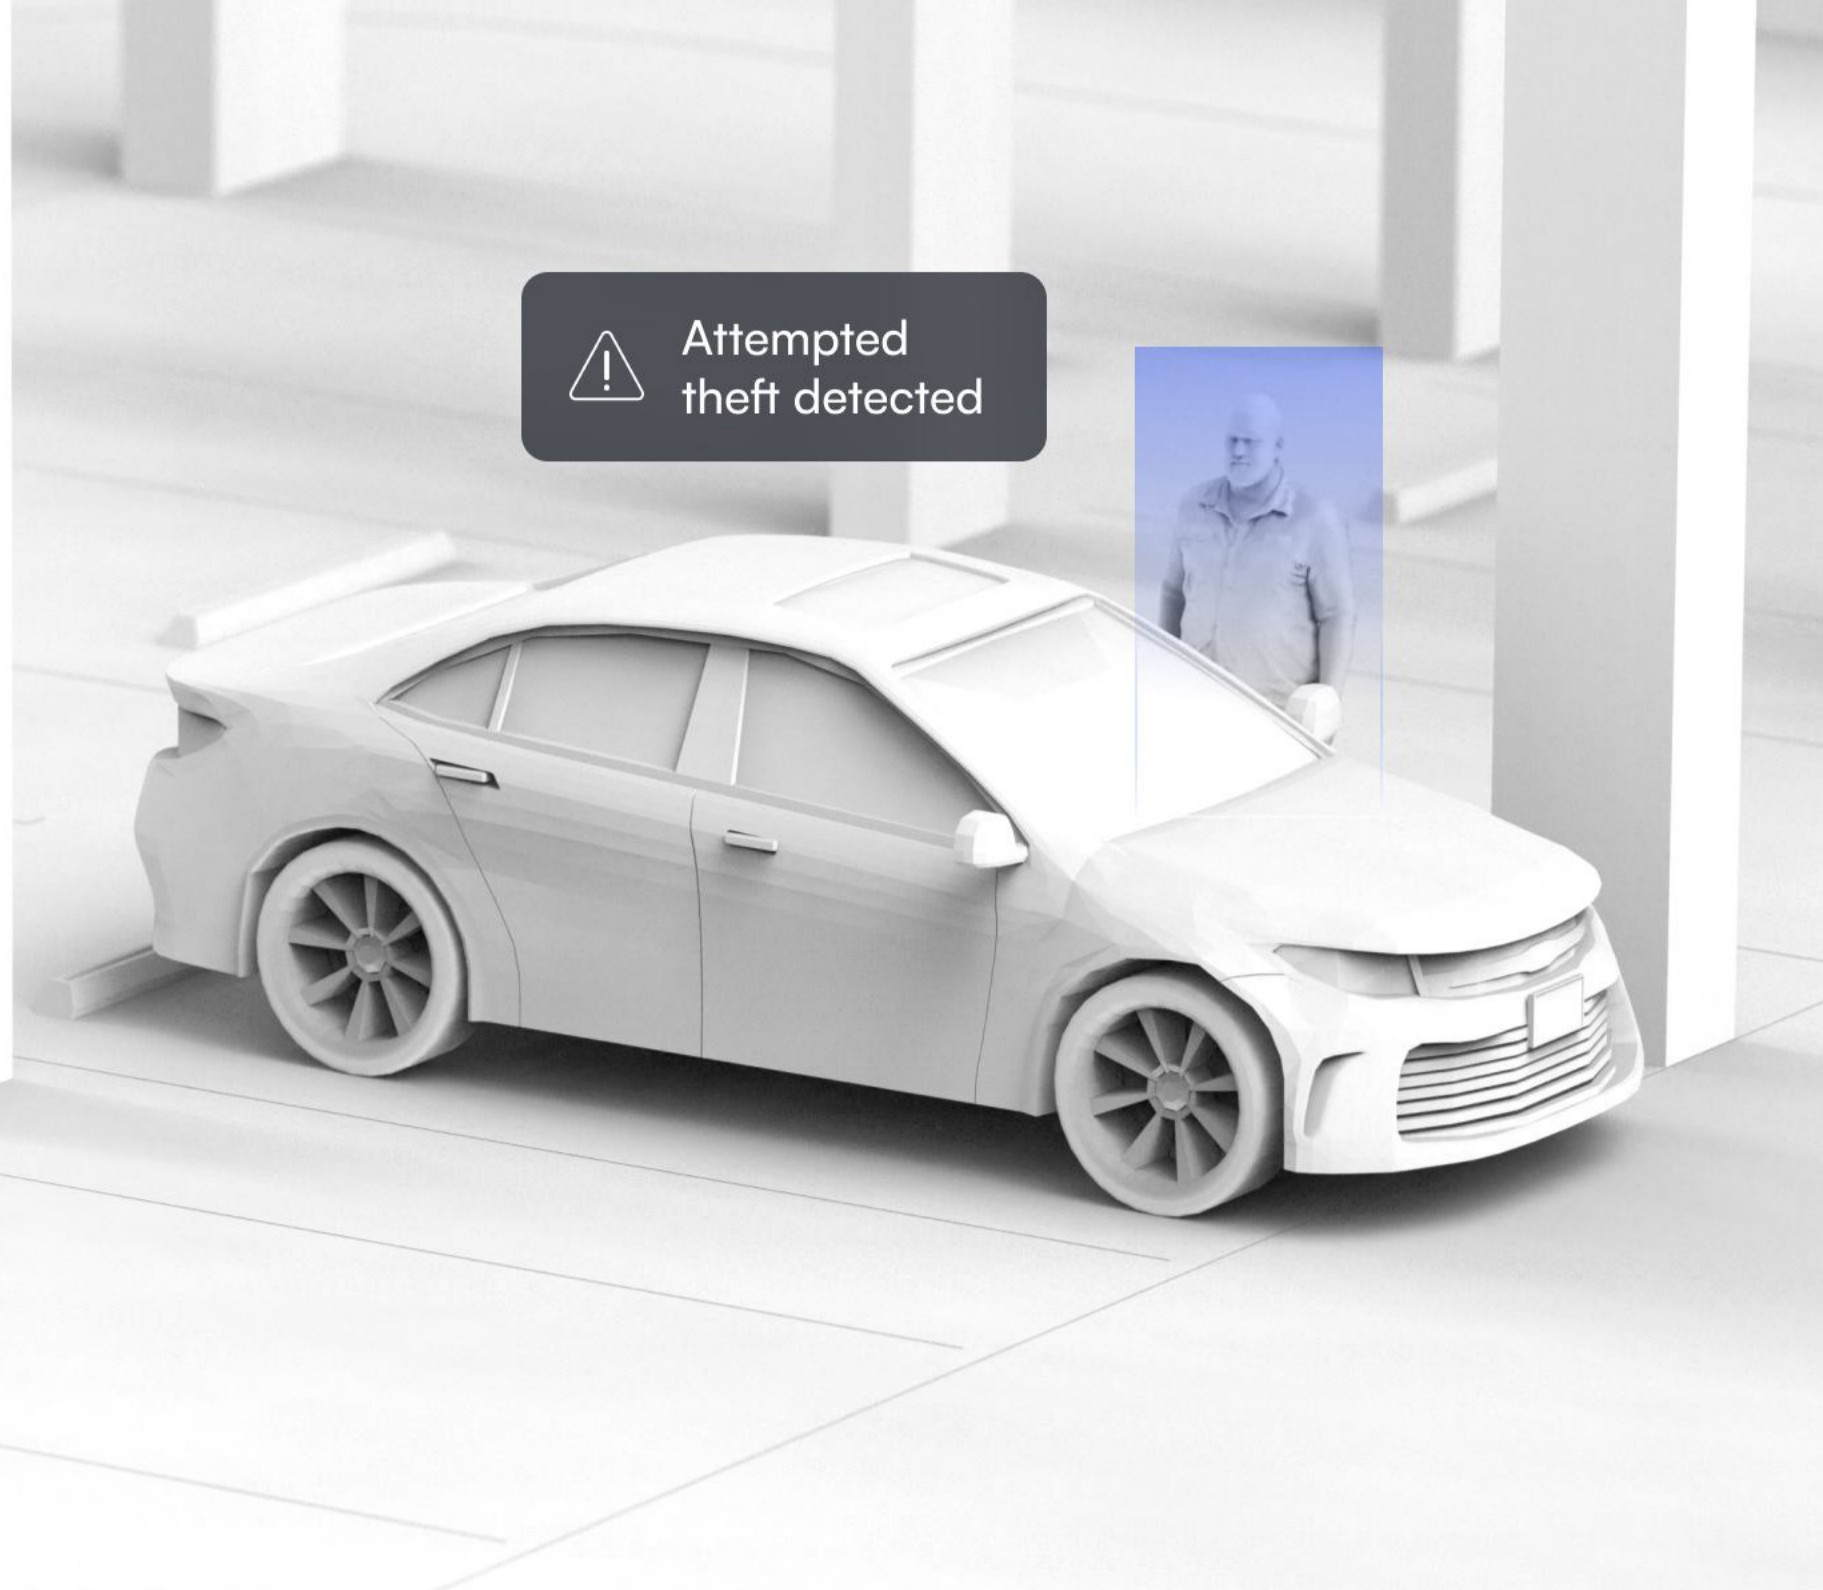

AI video security for hospitality

Elevate your space, improve security, and maximize operational efficiency with AI and computer vision.

Meet the all-in-one Lumana platform

Modern video security meets next-generation AI

Monitor from anywhere

Access Lumana to monitor your sites from any browser or mobile device.

Real-time AI alerts

Notifications for trespassing, loitering, occupancy, and people/vehicles of interest.

Find footage in seconds

Layer search parameters to filter footage and instantly find what you need.

Intelligent dashboards

Capture live data from video and quickly visualize security and operational trends.

Obtain visibility from anywhere, any time, on any device

Drive smarter decisions with data

Create customizable dashboards to collect live data from video to analyze safety, customer, occupancy, staffing, and operational trends.

Streamline and only focus on what matters