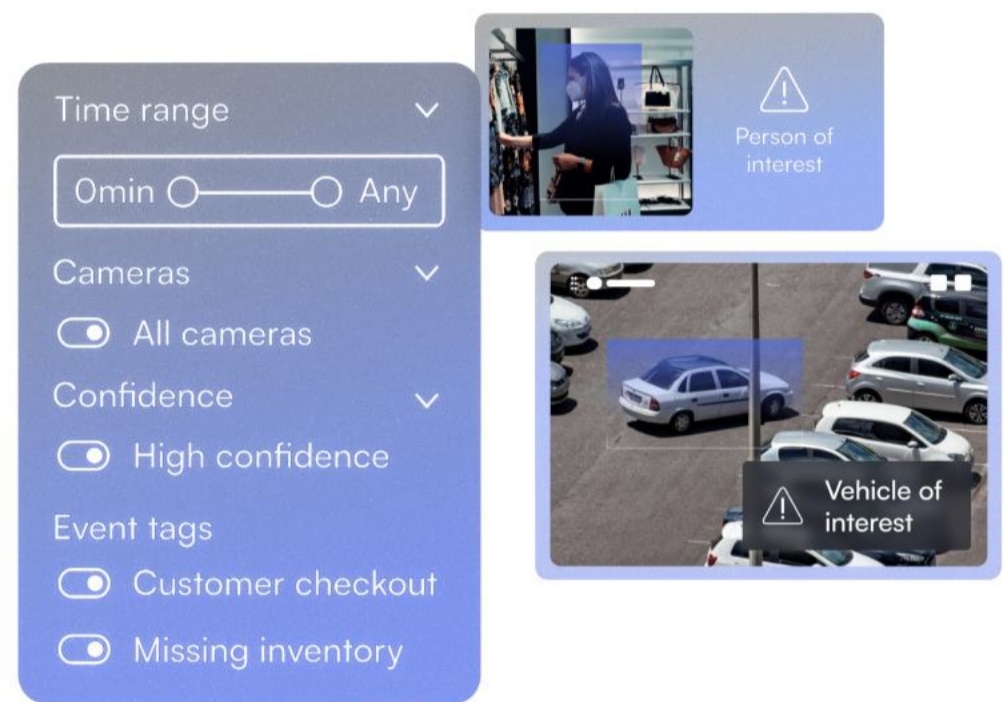

Drive smarter decisions with live data from video

Improve operations and easily identify trends with visual dashboards for space utilization, occupancy, customer trends, dwell time, and more.

Futureproof architecture with automatic updates

Standard lifetime warranty for complete peace of mind

Self-learning AI for a tailored security experience

Dedicated onboarding, training, and support

Supercharge retail security with AI

For demo, trial, or sales requests, contact sales@lumana.ai