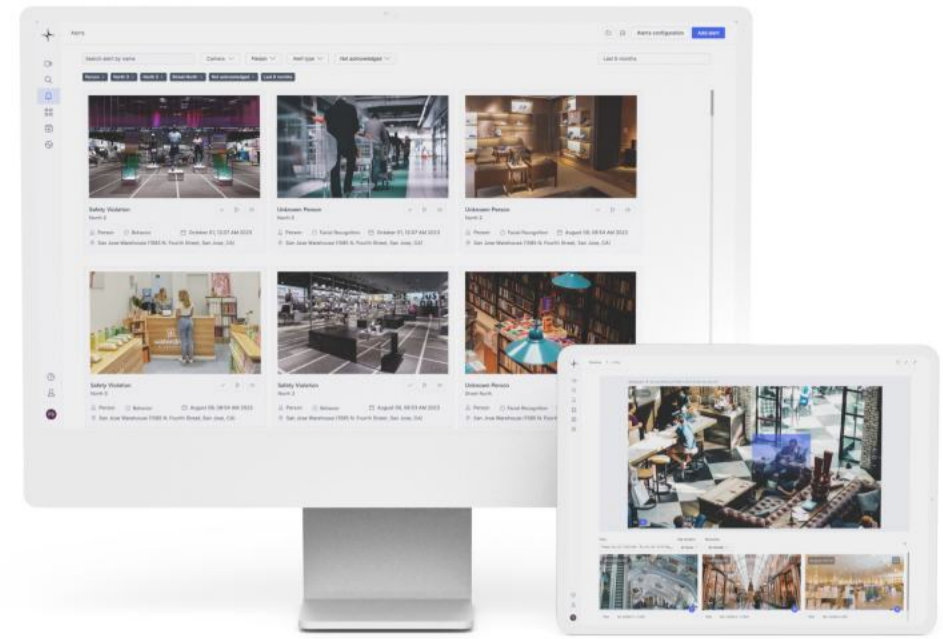

#### Intelligent dashboards

Capture live data from video and quickly visualize security and operational trends.

## Monitor cameras from a single platform

Get real-time visibility and manage store security from a centralized platform accessible via a web browser or mobile app.