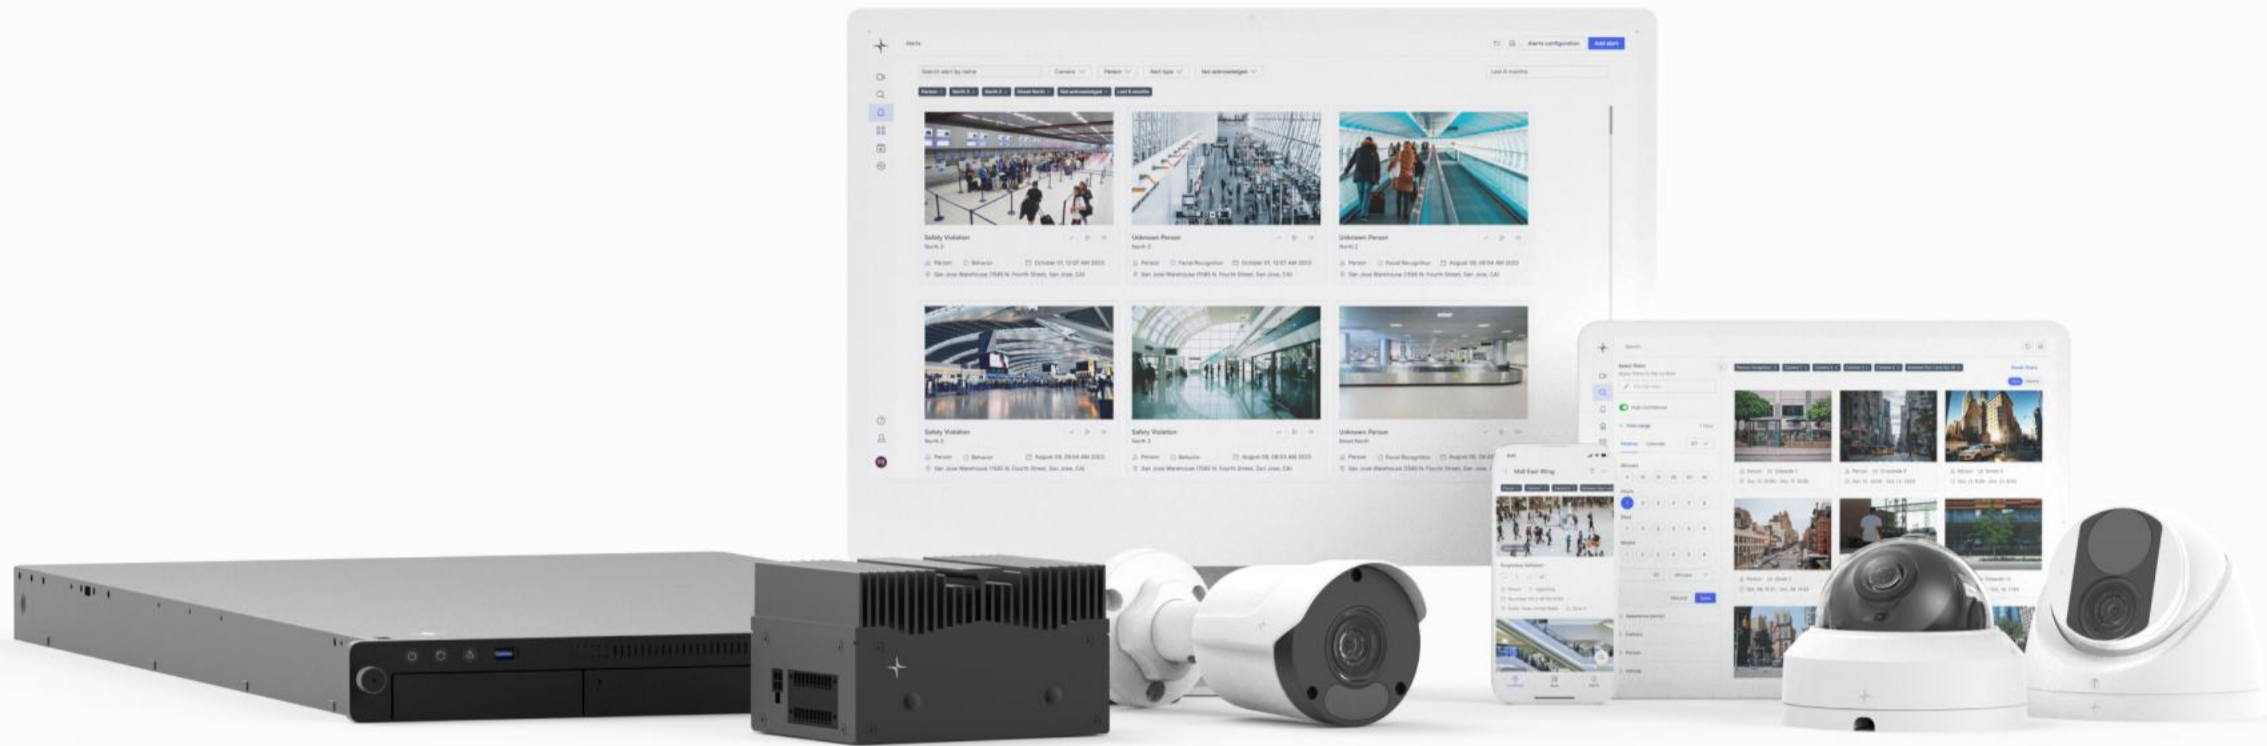

# Modern AI-powered video security

Lumana is a complete video security system powered by cutting-edge AI to improve safety, operations, and incident response. Built with simplicity in mind, Lumana offers powerful security cameras, intuitive video management software, and integrated AI to provide unmatched visibility and situational awareness at scale.

Hat

No glasses

Button-up

Adult

Male

## Core

Self-learning AI engine that provides unprecedented AI performance and modern video security management.

- Compatible with Lumana cameras or transforms existing security cameras into AI-powered devices.
- Built-in AI and real-time video processing enable blazingly fast object detection and instant alerting capability.
- Securely store video locally for up to 90 days via industrial-grade SSD or up to 365 days in the cloud.