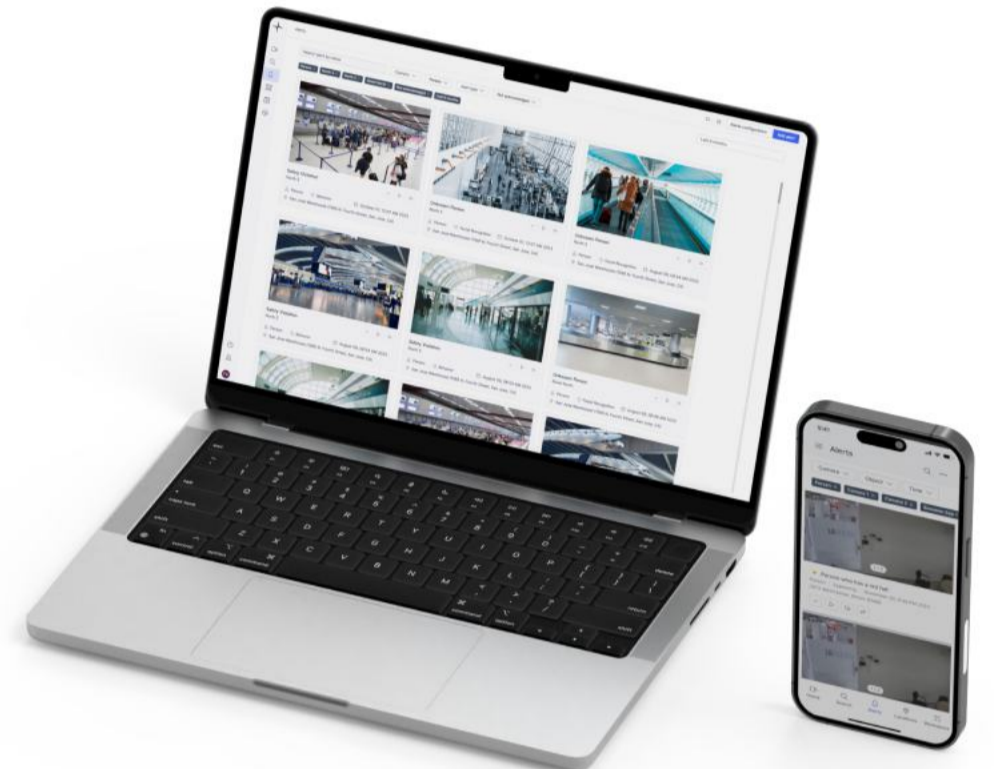

### AI dashboards

Capture data and obtain new operational insights from video to drive better business decisions.

## Core

Self-learning AI engine that provides unprecedented AI performance and modern video security management.

- Compatible with Lumana cameras or transforms existing security cameras into AI-powered devices.
- Built-in AI and real-time video processing enable blazingly fast object detection and instant alerting capability.
- Securely store video locally for up to 90 days via industrial-grade SSD or up to 365 days in the cloud.

## VMS+

Modern video security management with integrated AI designed to improve security, safety, and operational efficiency.

- Centrally manage unlimited cameras and users from a single platform — anywhere, anytime, from any device.
- Obtain enhanced situational awareness and accelerate incident response with real-time alerts and automated workflows.
- Search millions of hours of video in seconds and find specific objects, people, and vehicles.