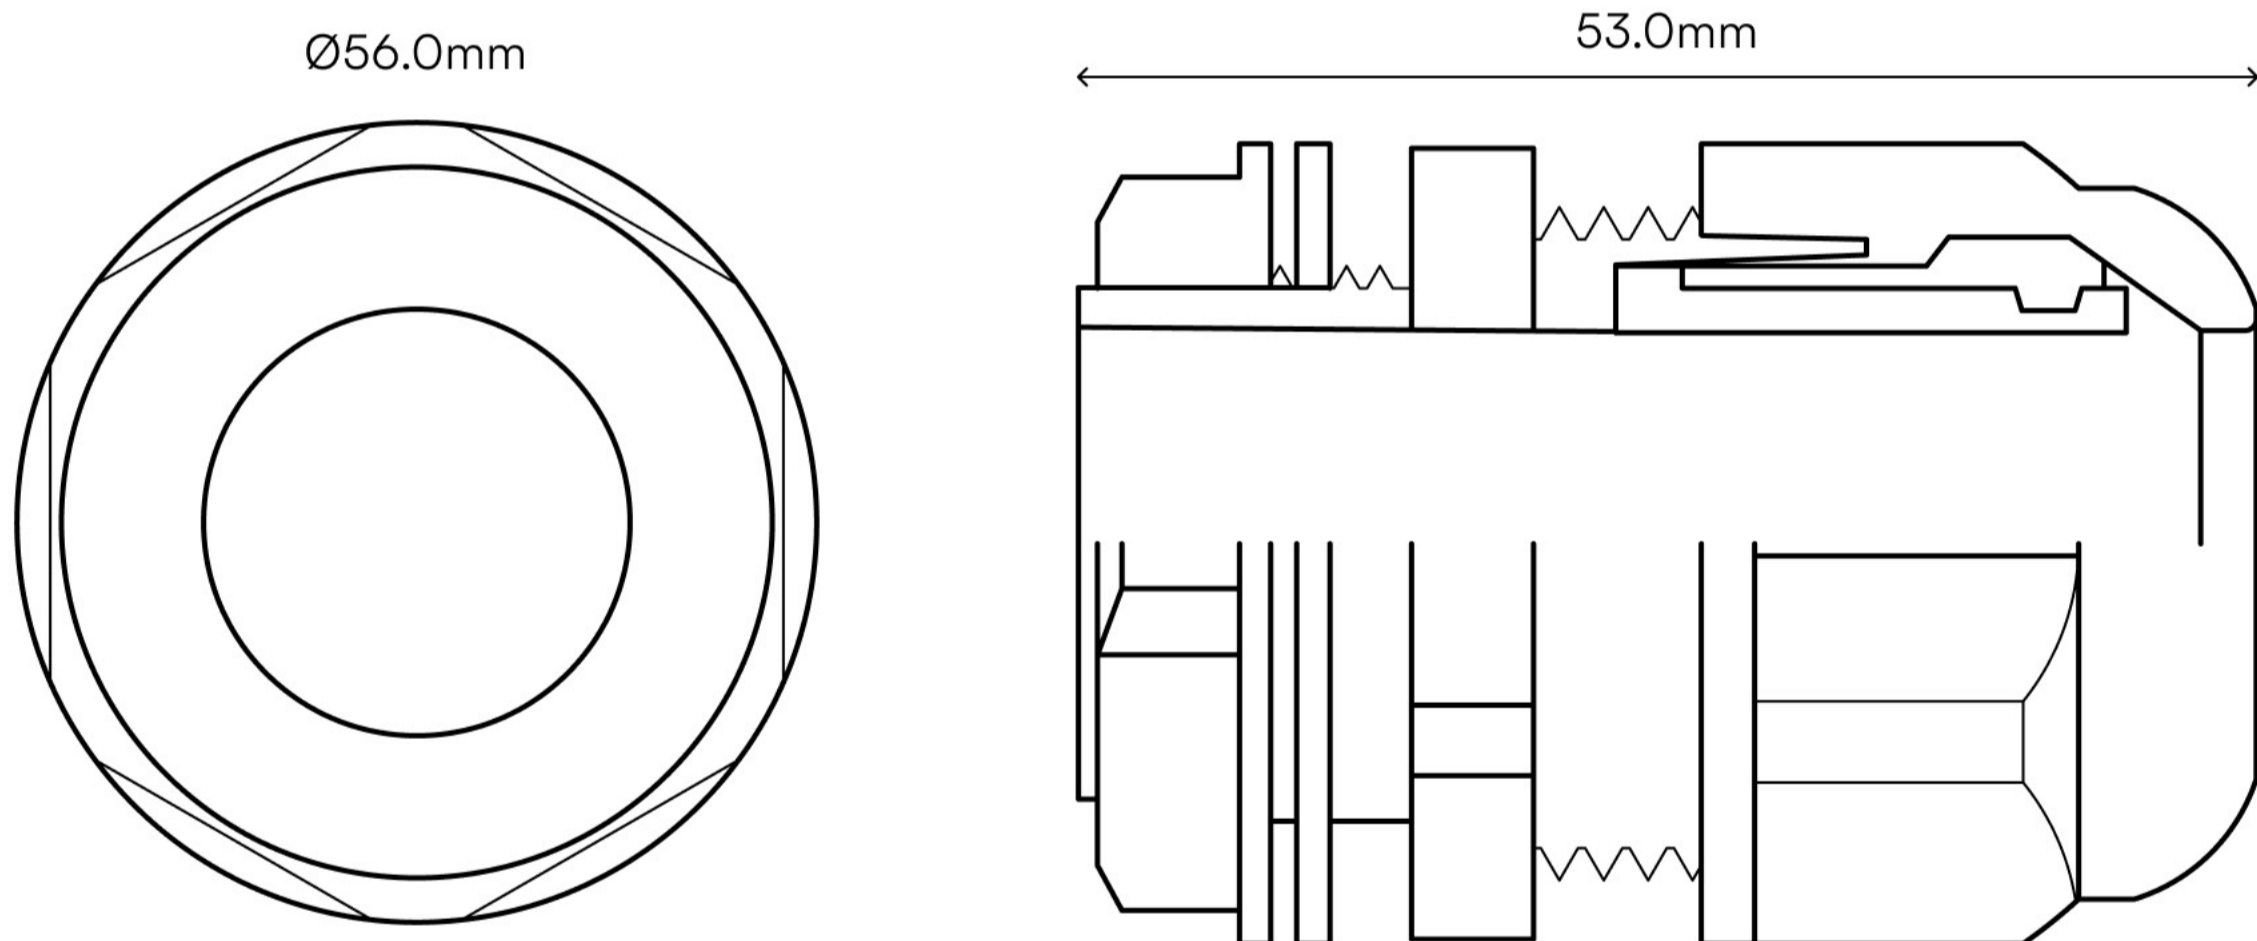

# Waterproof joint

Waterproof joint for Dome, Turret, and Bullet Series cameras

## Specifications

<b>Weight</b>	0.023kg (0.05lb)	<b>Dimensions</b>	Ø36.0 × 53.0mm (Ø1.41" × 2.09")
<b>Material</b>	Plastic	<b>Compatible Cameras</b>	All models
<b>Color</b>	White		