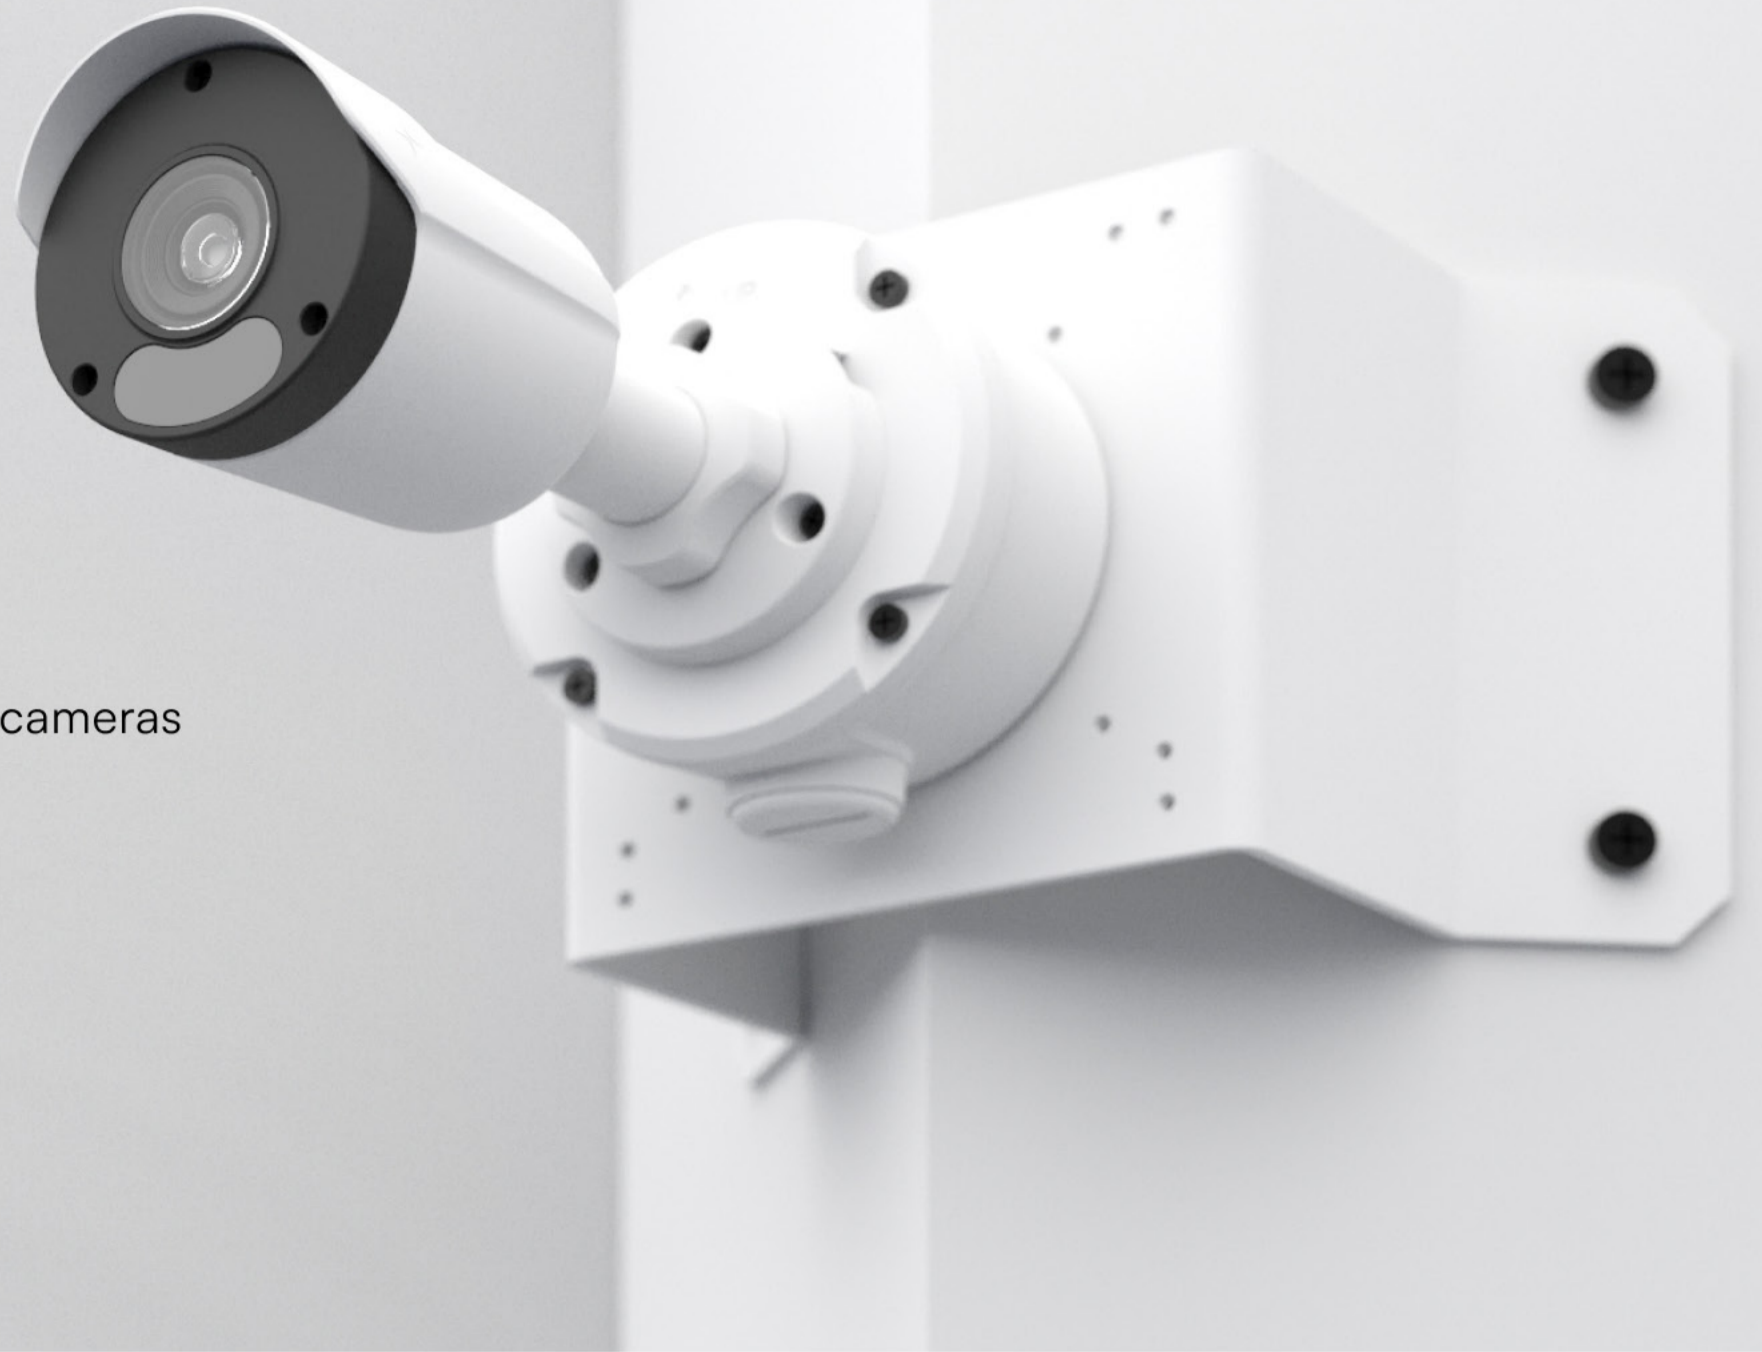

Corner mount

Corner mount for Dome, Turret, and Bullet Series cameras

LUM-ACC-CM-01

Corner bracket mount with accessory compatibility for easy installation and flexible deployment options.

Specifications

Weight

0.04kg (0.1lb)

Dimensions

137.0 × 127.0 × 116.0mm
(5.39" × 5.0" × 4.57")

Material

Aluminum alloy

Compatible Cameras

All models

Color

White