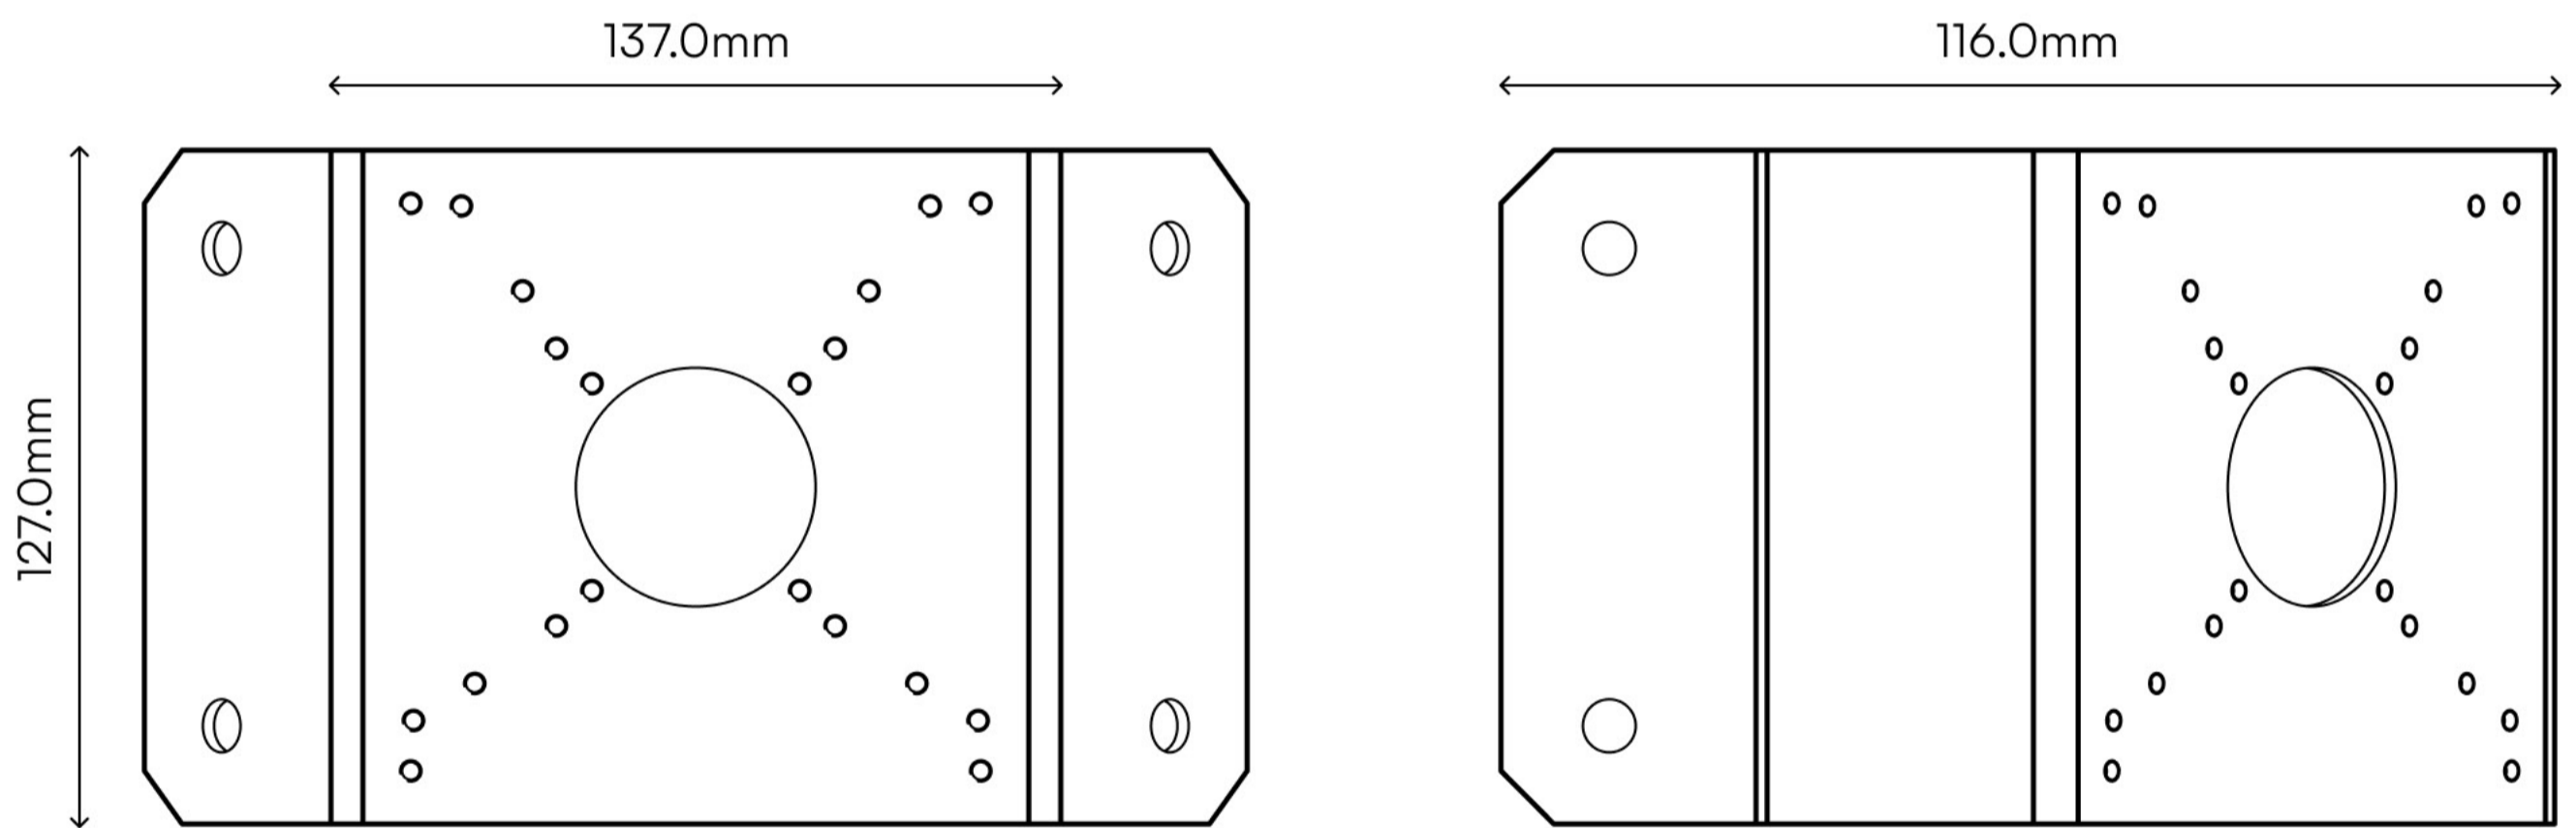

Corner mount

Corner mount for Dome, Turret, and Bullet Series cameras

LUM-ACC-CM-01

Corner bracket mount with accessory compatibility for easy installation and flexible deployment options.

Specifications

Weight

0.04kg (0.1lb)

Dimensions

137.0 × 127.0 × 116.0mm
(5.39" × 5.0" × 4.57")

Material

Aluminum alloy

Compatible Cameras

All models

Color

White