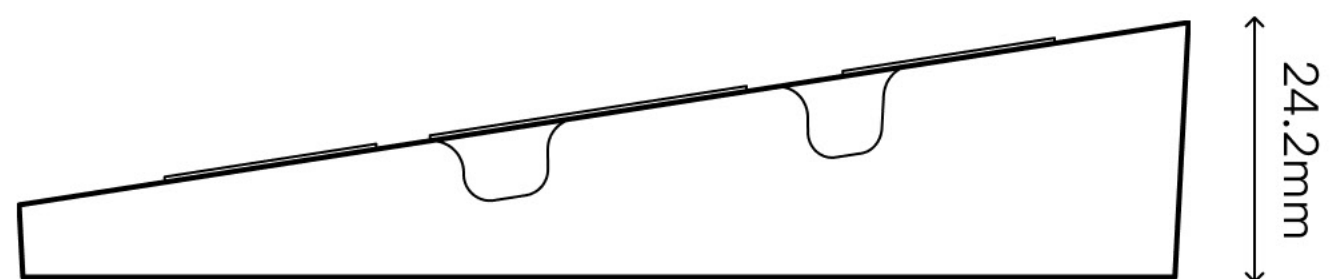

# Angle mount

Angle mount for Dome and Turret Series cameras

## LUM-ACC-WM-03

Angle wall mount adapter for greater deployment flexibility and optimal field of view.

## Specifications

**Weight** 0.04kg (0.1lb)

**Dimensions** Ø108.0 × 24.2mm  
(Ø4.3" × 0.95")

**Material** Plastic

**Compatible Cameras** LT500, LT800, LD500, LD800

**Color** White