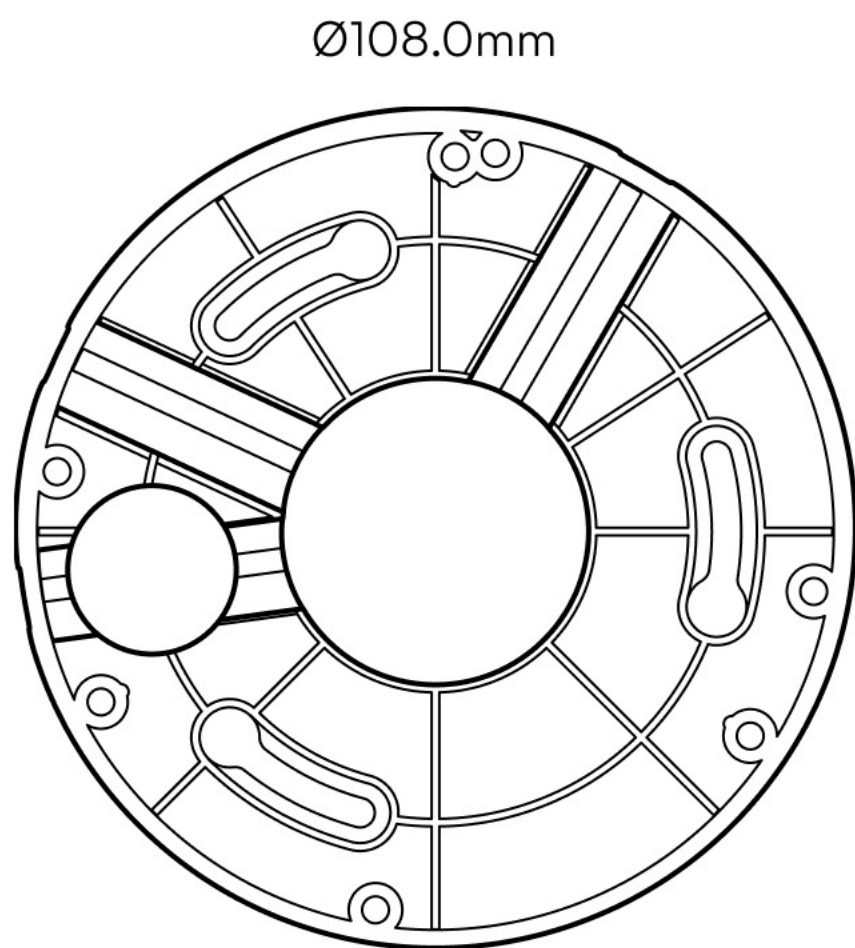

# Angle mount

Angle mount for Dome and Turret Series cameras

## LUM-ACC-WM-03

Angle wall mount adapter for greater deployment flexibility and optimal field of view.

## Specifications

**Weight** 0.04kg (0.1lb)

**Dimensions** Ø108.0 × 24.2mm  
(Ø4.3" × 0.95")

**Material** Plastic

**Compatible Cameras** LT500, LT800, LD500, LD800

**Color** White