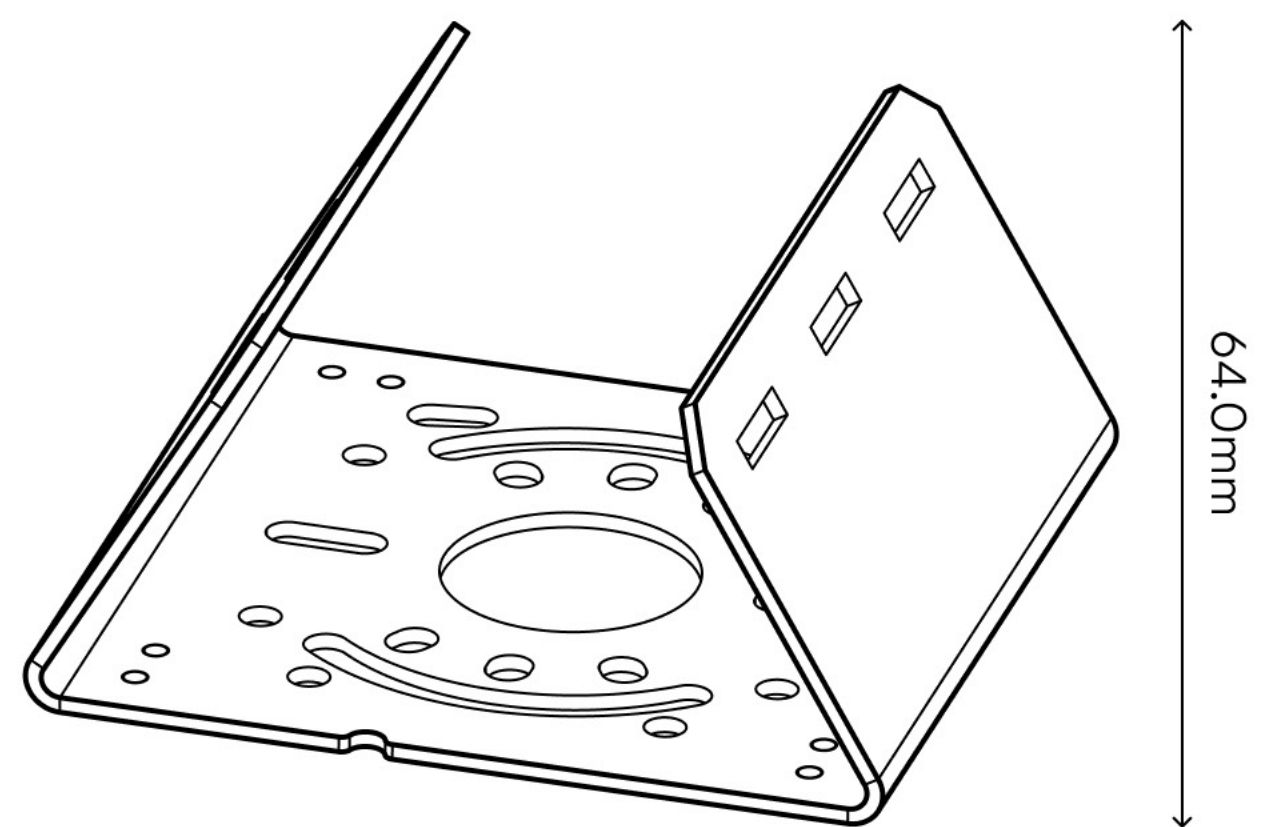

Pole mount

Pole mount for Dome, Turret, and Bullet Series cameras

LUM-ACC-PM-01

Pole mount adapter for circular poles up to 152.4mm (6") in diameter for greater visibility where it matters.

Specifications

Weight

0.75kg (1.65lb)

Dimensions

127.0 × 136.0 × 64.0mm
(5.0" × 5.35" × 2.52")

Material

Galvanized sheet

Compatible Cameras

All models

Color

White