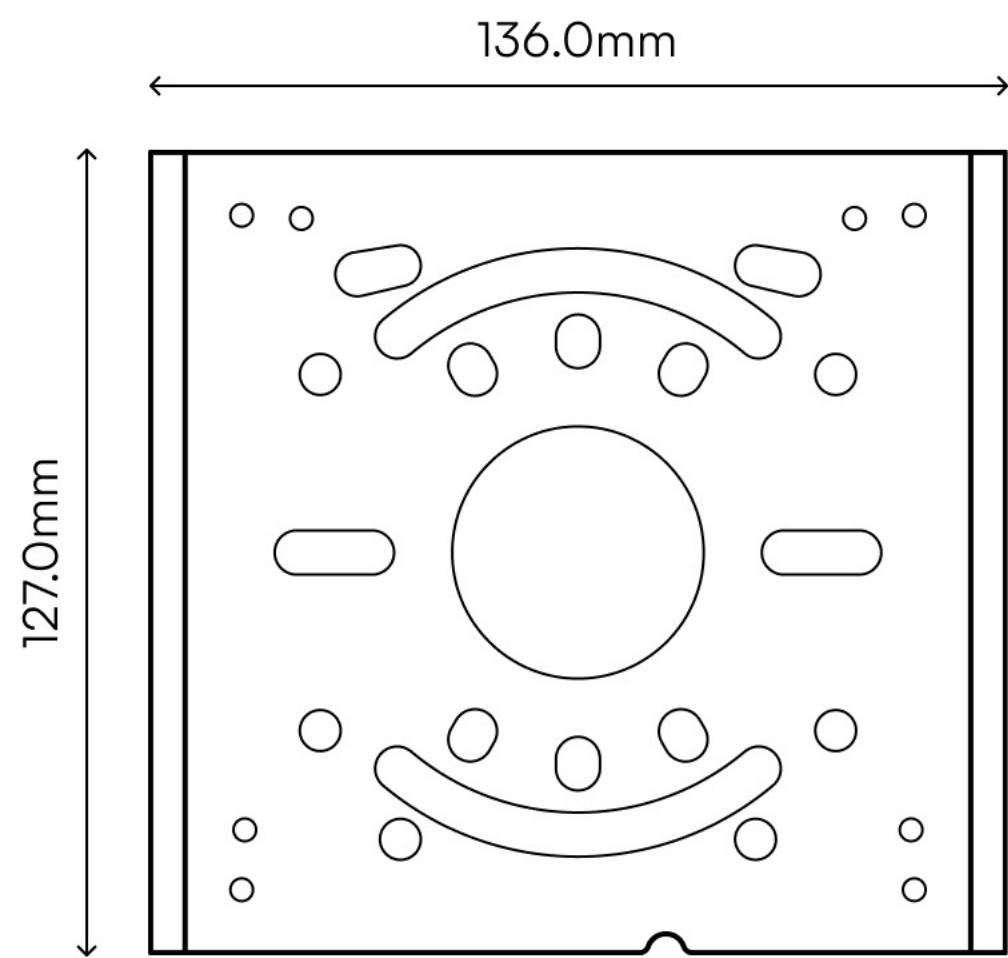

Pole mount

Pole mount for Dome, Turret, and Bullet Series cameras

LUM-ACC-PM-01

Pole mount adapter for circular poles up to 152.4mm (6") in diameter for greater visibility where it matters.

Specifications

Weight

0.75kg (1.65lb)

Dimensions

127.0 × 136.0 × 64.0mm
(5.0" × 5.35" × 2.52")

Material

Galvanized sheet

Compatible Cameras

All models

Color

White