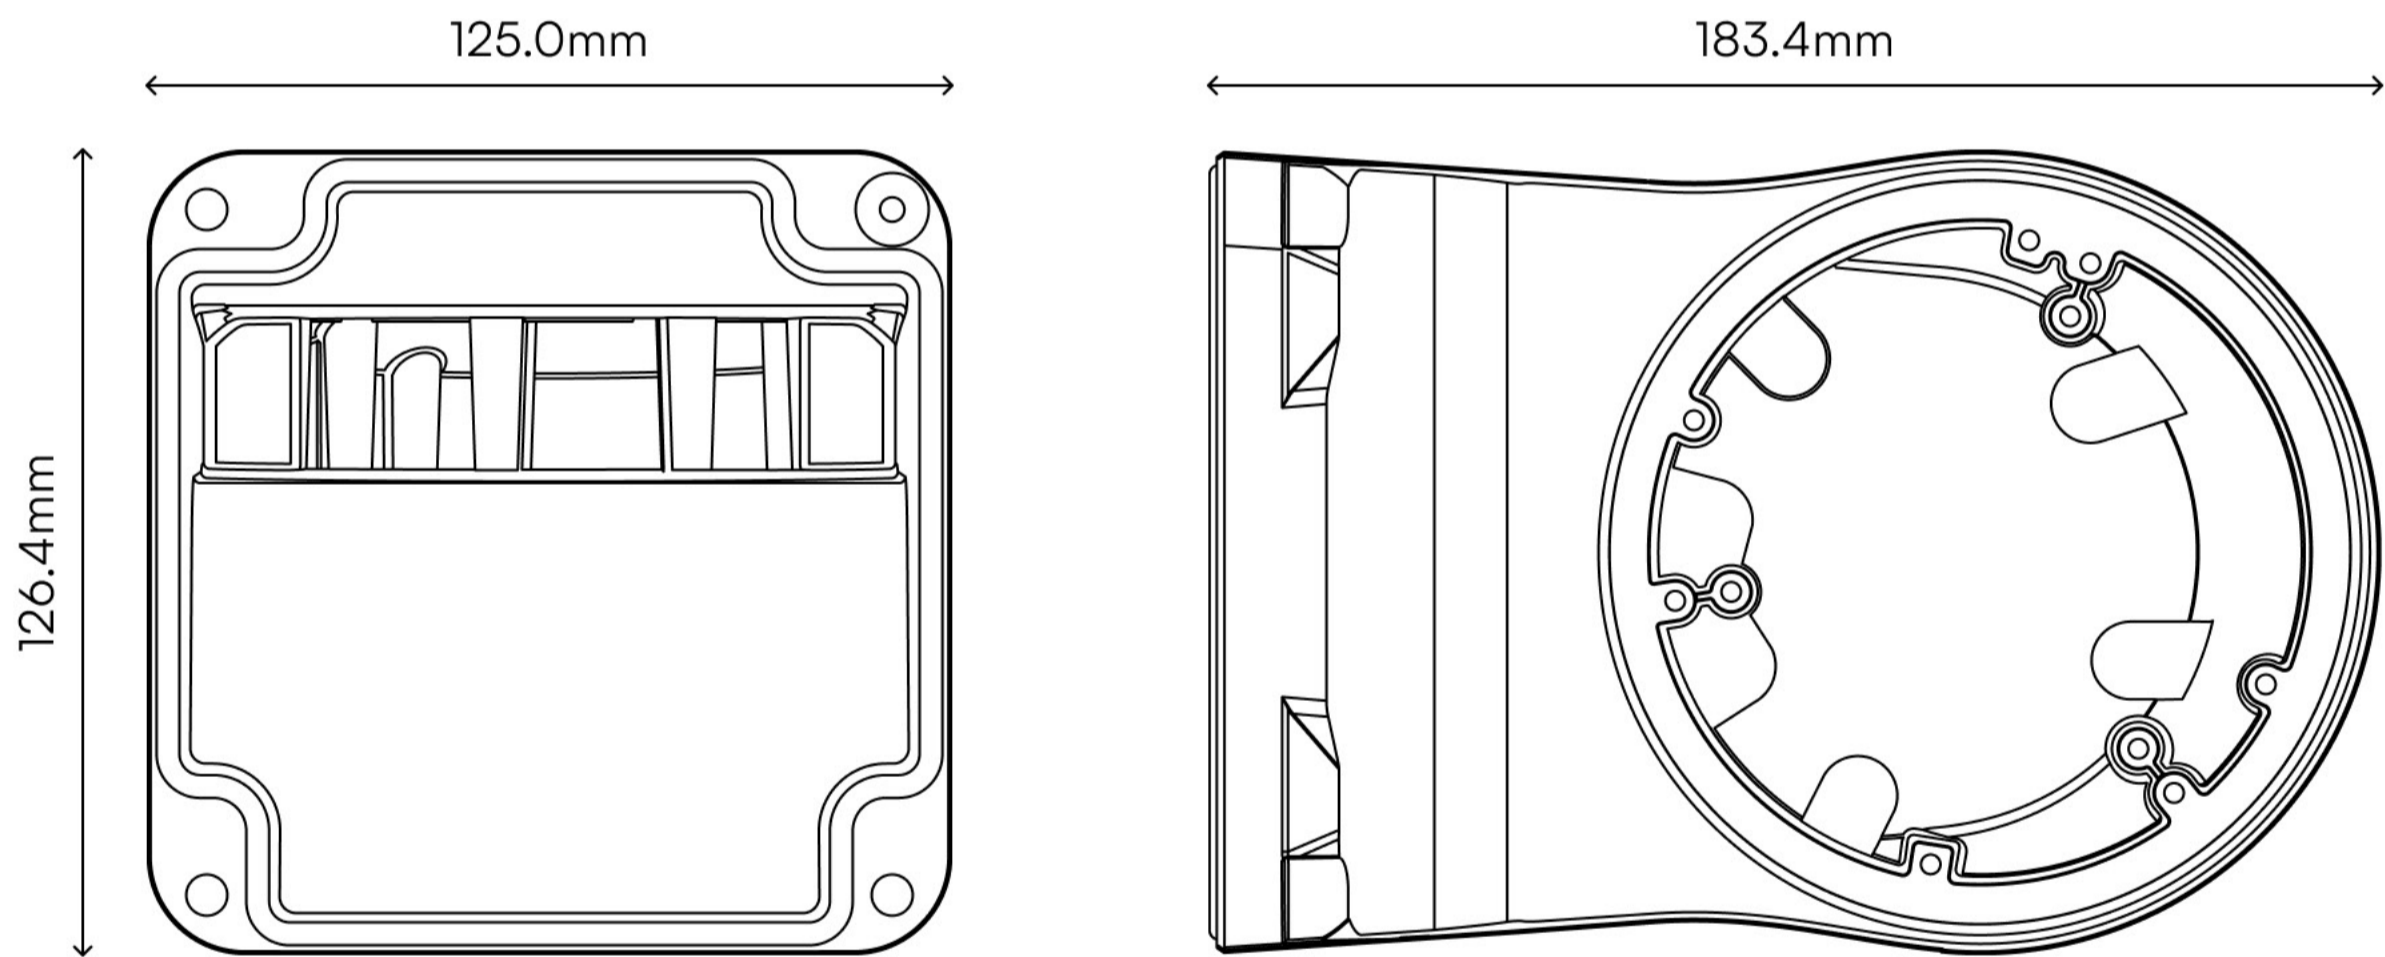

# Arm mount

Wall arm mount for Dome and Turret Series cameras

## Specifications

**Weight**

0.52kg (1.15lb)

**Dimensions**

126.4 × 125.0 × 183.4mm  
(4.97" × 4.92" × 7.22")

**Material**

Aluminum alloy

**Compatible Cameras**

LT500, LT800, LD500, LD800

**Color**

White