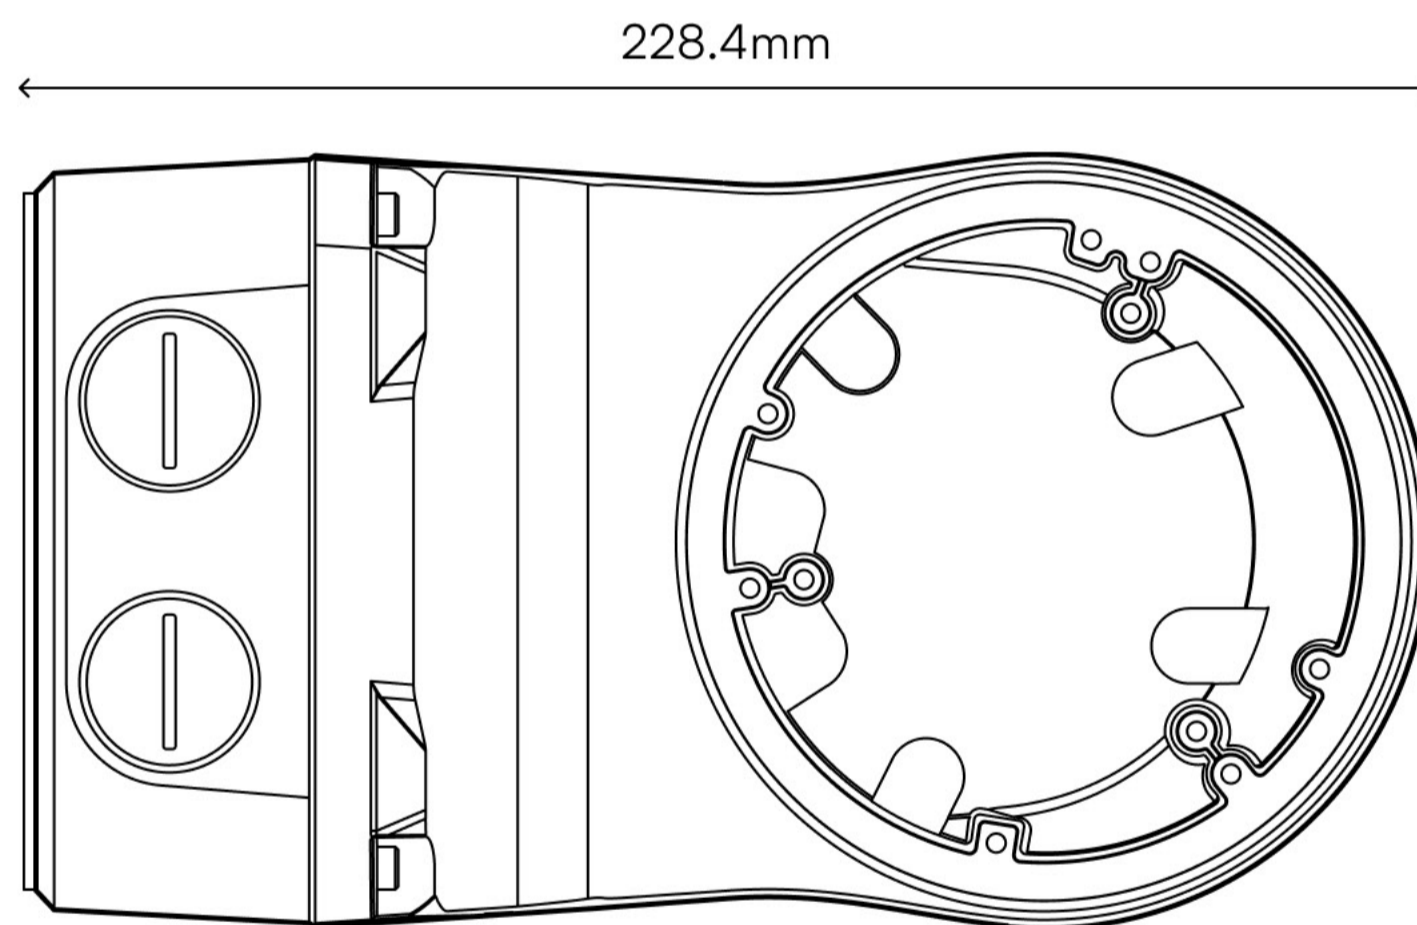

# Arm mount junction box

Wall arm mount with junction box for Dome and Turret Series cameras

## LUM-ACC-WM-01

Wall arm mount with integrated junction box for cleaner installation and greater deployment flexibility.

## Specifications

**Weight**

1kg (2.20lb)

**Dimensions**

126.7 × 126.4 × 228.4mm  
(4.99" × 4.98" × 8.99")

**Material**

Aluminum alloy

**Compatible Cameras**

LT500, LT800, LD500, LD800

**Color**

White