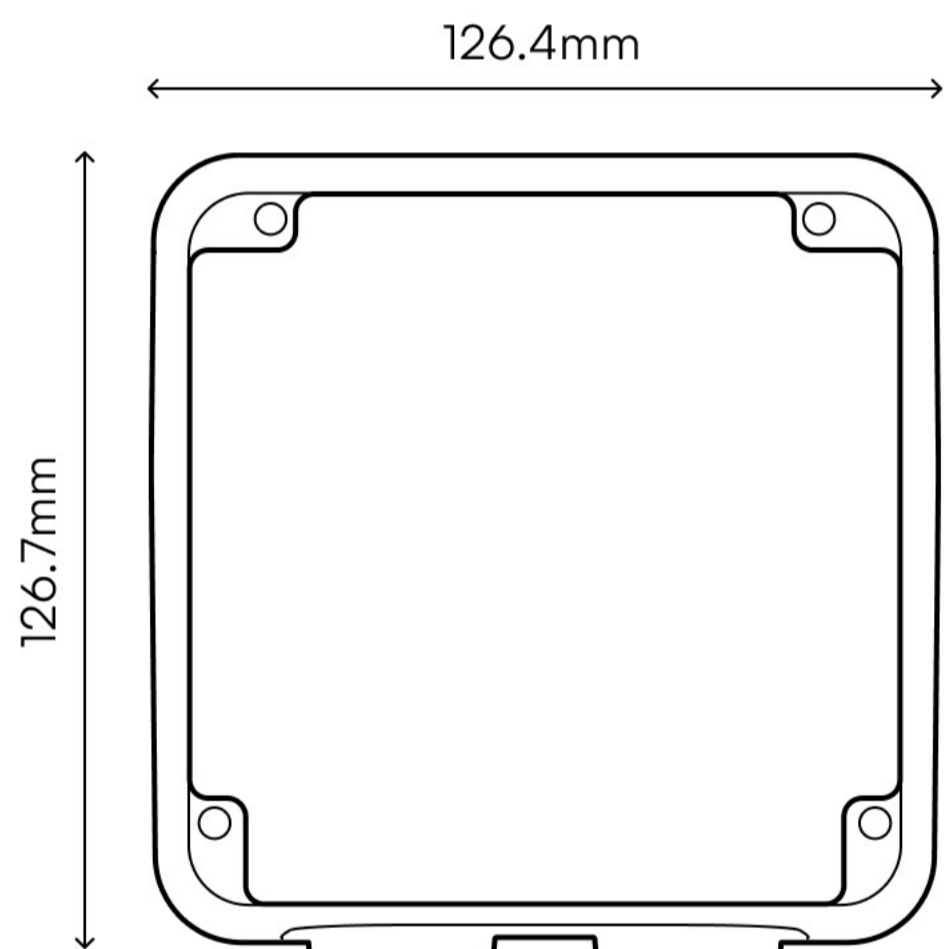

# Arm mount junction box

Wall arm mount with junction box for Dome and Turret Series cameras

## LUM-ACC-WM-01

Wall arm mount with integrated junction box for cleaner installation and greater deployment flexibility.

## Specifications

**Weight**

1kg (2.20lb)

**Dimensions**

126.7 × 126.4 × 228.4mm  
(4.99" × 4.98" × 8.99")

**Material**

Aluminum alloy

**Compatible Cameras**

LT500, LT800, LD500, LD800

**Color**

White