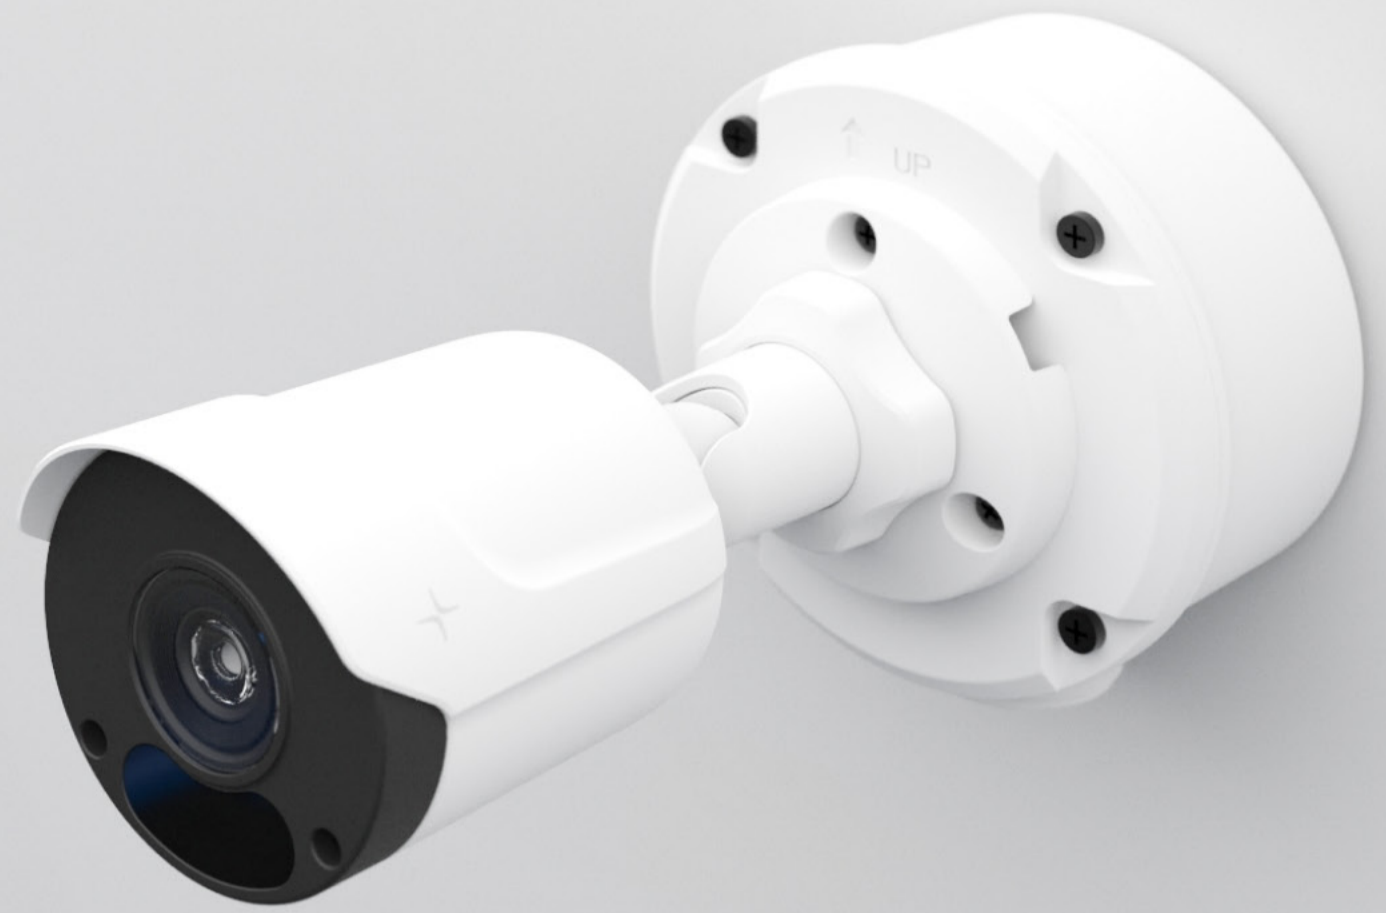

Lumana

Junction box

Wall mount junction box for Bullet Series cameras

LUM-ACC-JB-02

Conceal and improve the long-term durability of camera cabling and installation.

Specifications

Weight	0.36kg (0.79lb)	Dimensions	Ø104.4 × 57.0mm (4.11" × 2.24")
Material	Aluminum alloy	Compatible Cameras	LB500, LB800
Color	White		