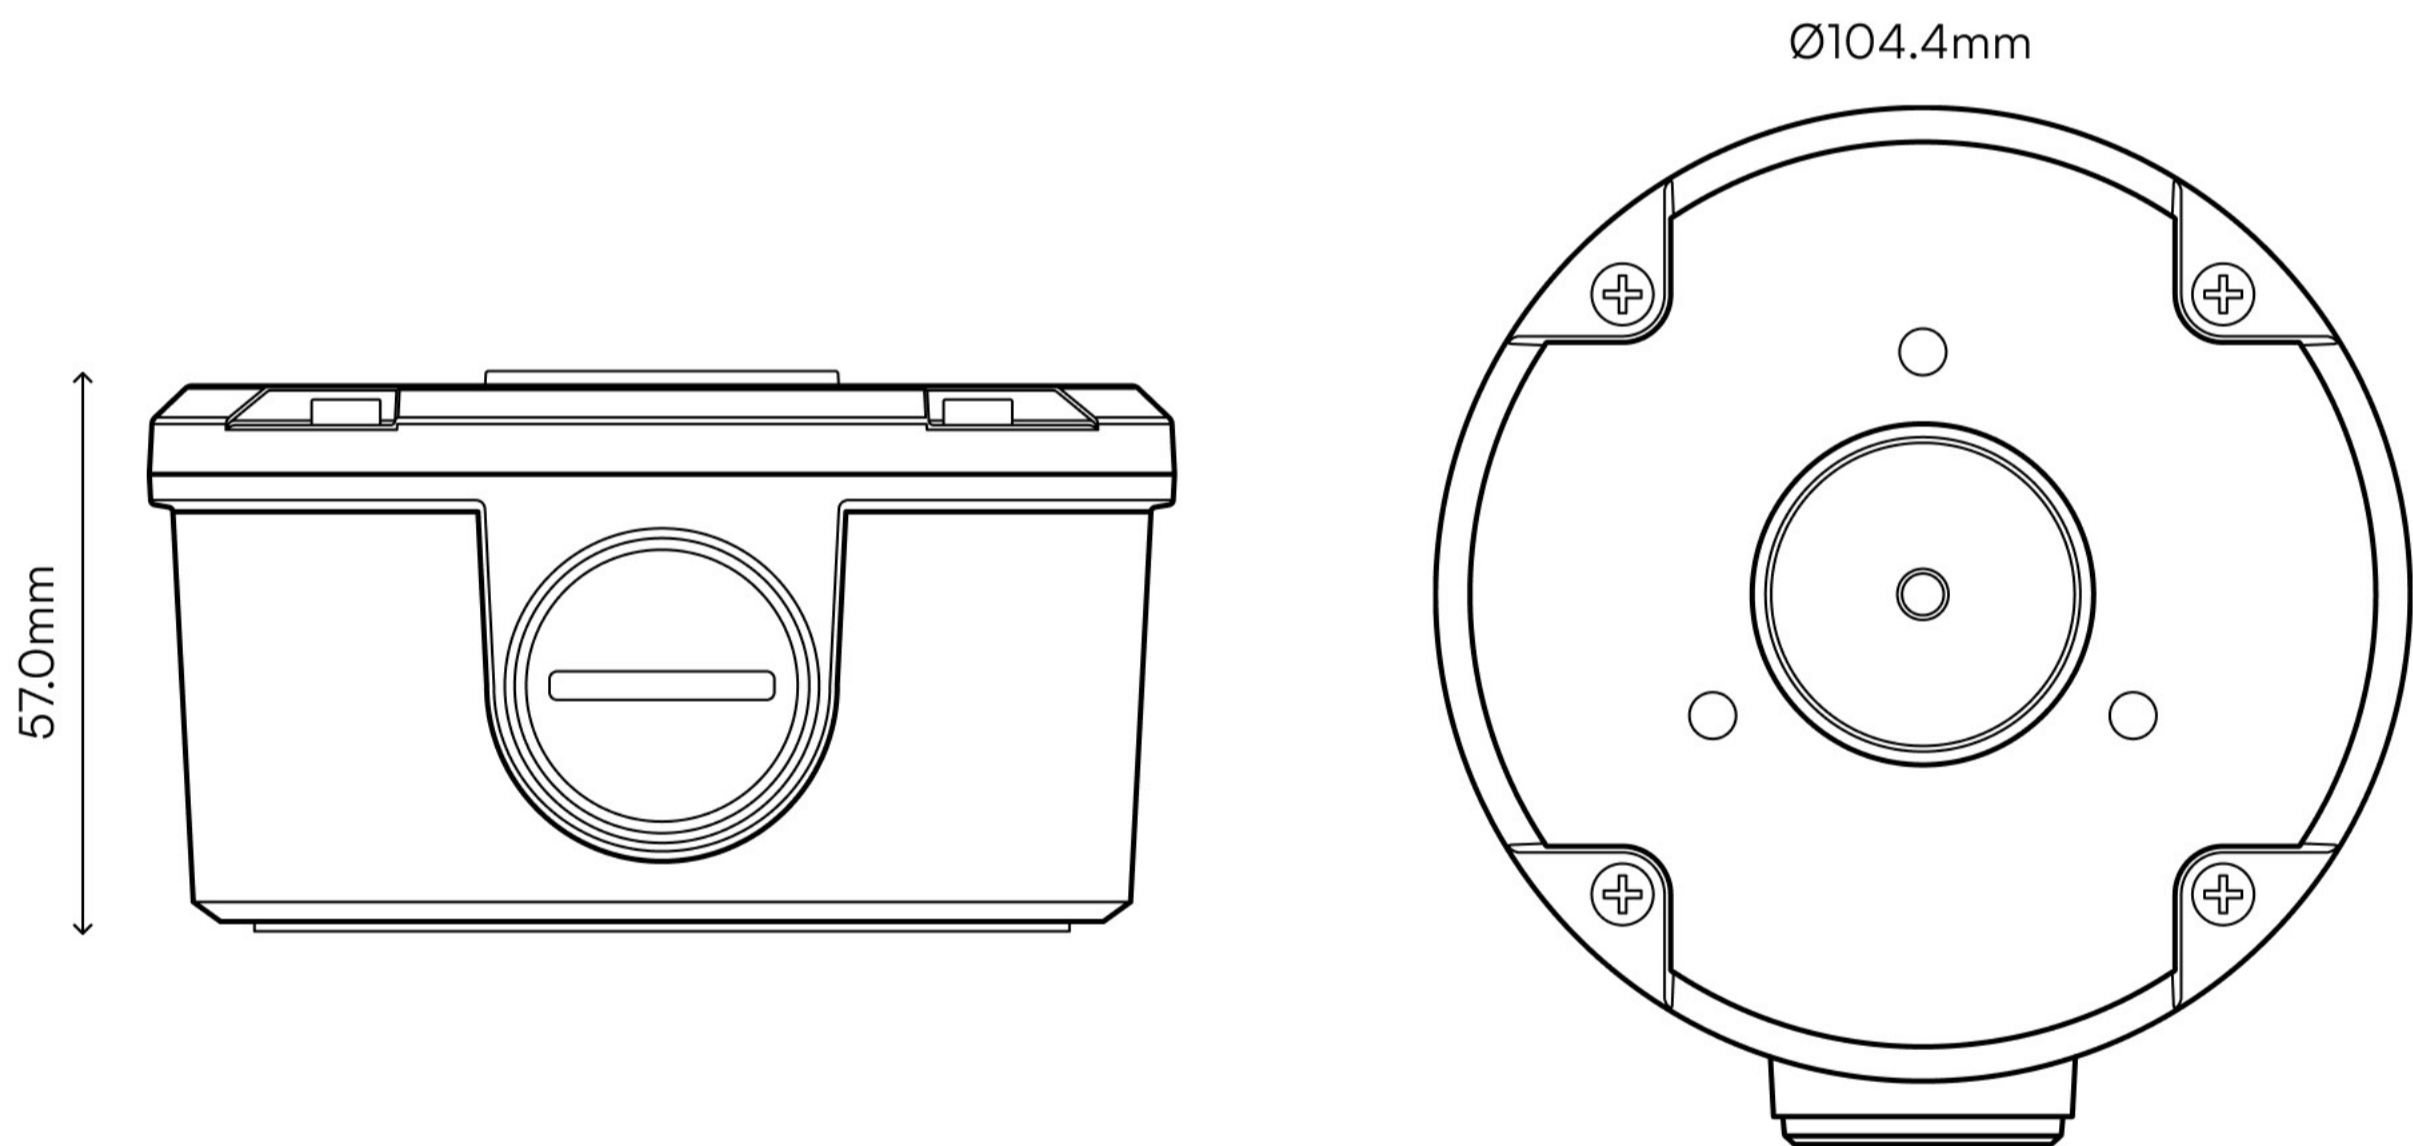

Lumana

Junction box

Wall mount junction box for Bullet Series cameras

LUM-ACC-JB-02

Conceal and improve the long-term durability of camera cabling and installation.

Specifications

Weight	0.36kg (0.79lb)	Dimensions	Ø104.4 × 57.0mm (4.11" × 2.24")
Material	Aluminum alloy	Compatible Cameras	LB500, LB800
Color	White		