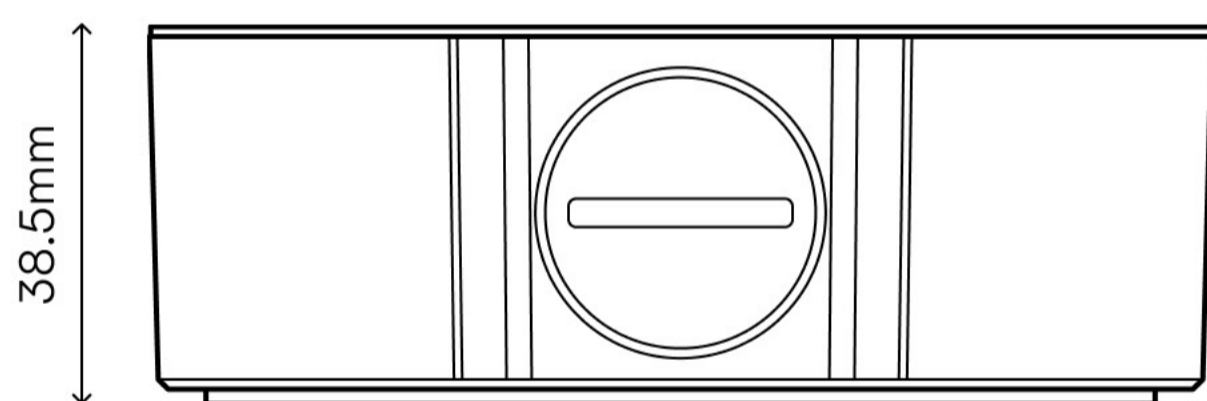

Junction box

Wall mount junction box for Dome and Turret Series cameras

LUM-ACC-JB-01

Conceal and improve the long-term durability of camera cabling and installation.

Ø108.6mm

Specifications

Weight

0.2kg (0.44lb)

Dimensions

Ø108.6 × 38.5mm
(Ø4.28" × 1.52")

Material

Aluminum alloy

Compatible Cameras

LT500, LT800, LD500, LD800

Color

White