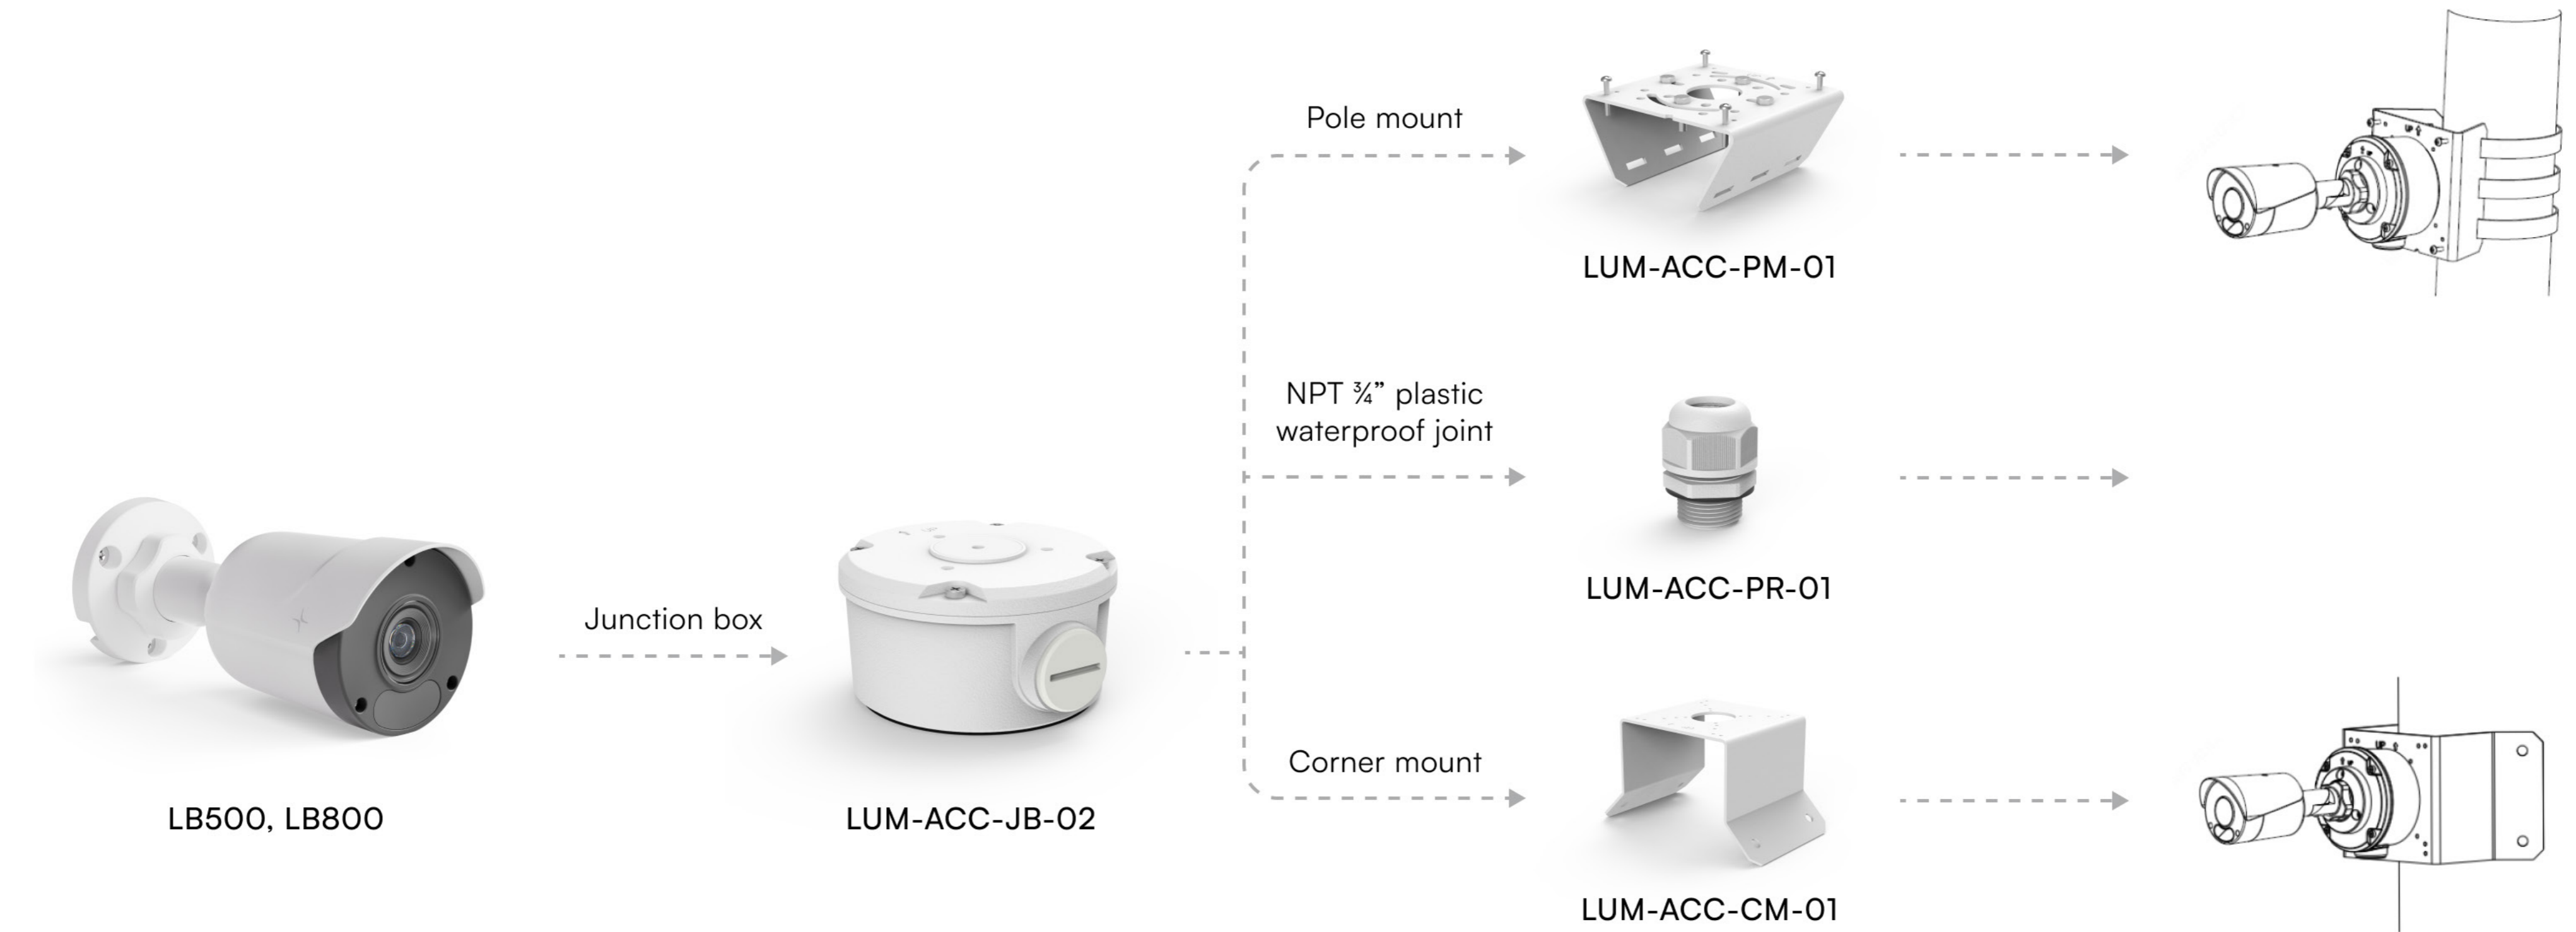

# Bullet Series mounts

Bring the power of AI to any environment with versatile mounting options for Lumana Bullet Series cameras.

# Dome and Turret Series mounts

Get optimal coverage with flexible deployment options for Dome and Turret Series cameras