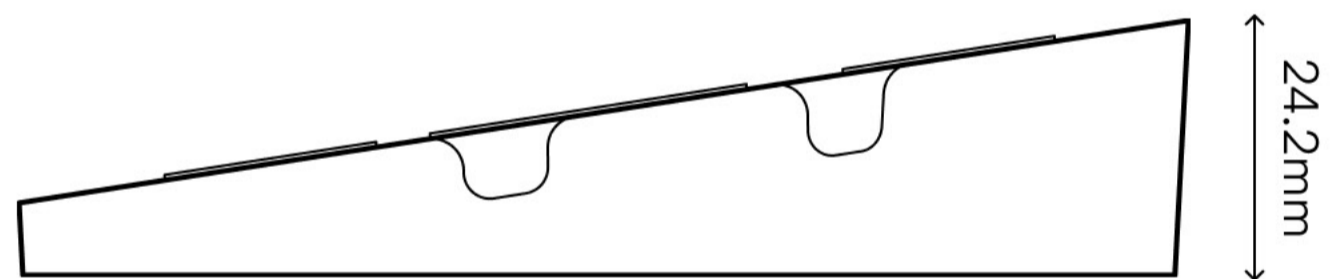

Color

White

Angle mount

Angle mount for Dome and Turret Series cameras

LUM-ACC-WM-03

Angle wall mount adapter for greater deployment flexibility and optimal field of view.

Specifications

Weight 0.04kg (0.1lb)