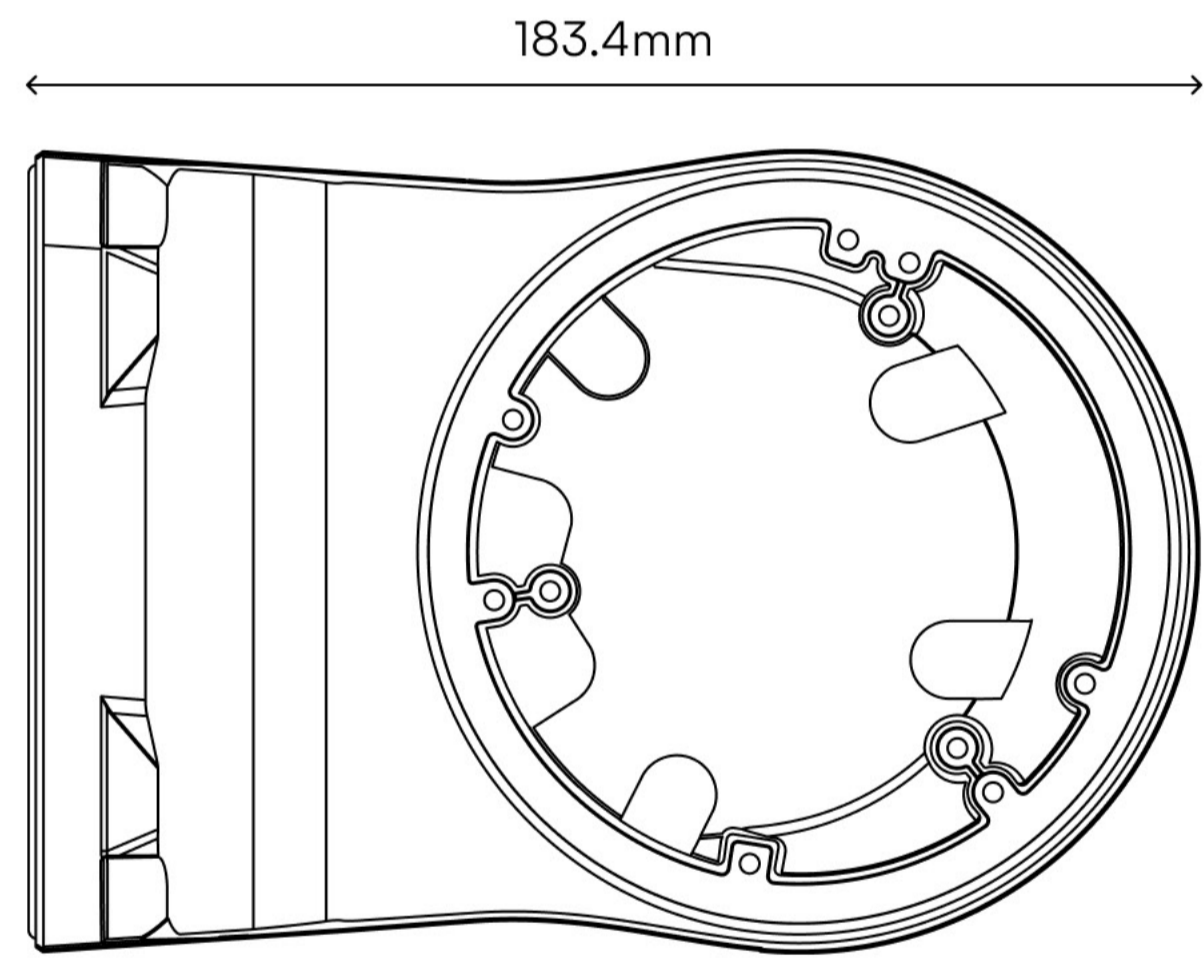

1kg (2.20lb)

Dimensions

126.7 × 126.4 × 228.4mm
(4.99" × 4.98" × 8.99")

Material

Aluminum alloy

Compatible Cameras

LT500, LT800, LD500, LD800

Color

White

Arm mount

Wall arm mount for Dome and Turret Series cameras

LUM-ACC-WM-02

Wall arm mount for greater visibility, flexible deployment options, and enhanced weather protection.

Specifications

Weight

0.52kg (1.15lb)

Dimensions

126.4 × 125.0 × 183.4mm
(4.97" × 4.92" × 7.22")

Material

Aluminum alloy

Compatible Cameras

LT500, LT800, LD500, LD800

Color

White

Weight

0.75kg (1.65lb)

Dimensions

127.0 × 136.0 × 64.0mm
(5.0" × 5.35" × 2.52")

Material

Galvanized sheet

Compatible Cameras

All models