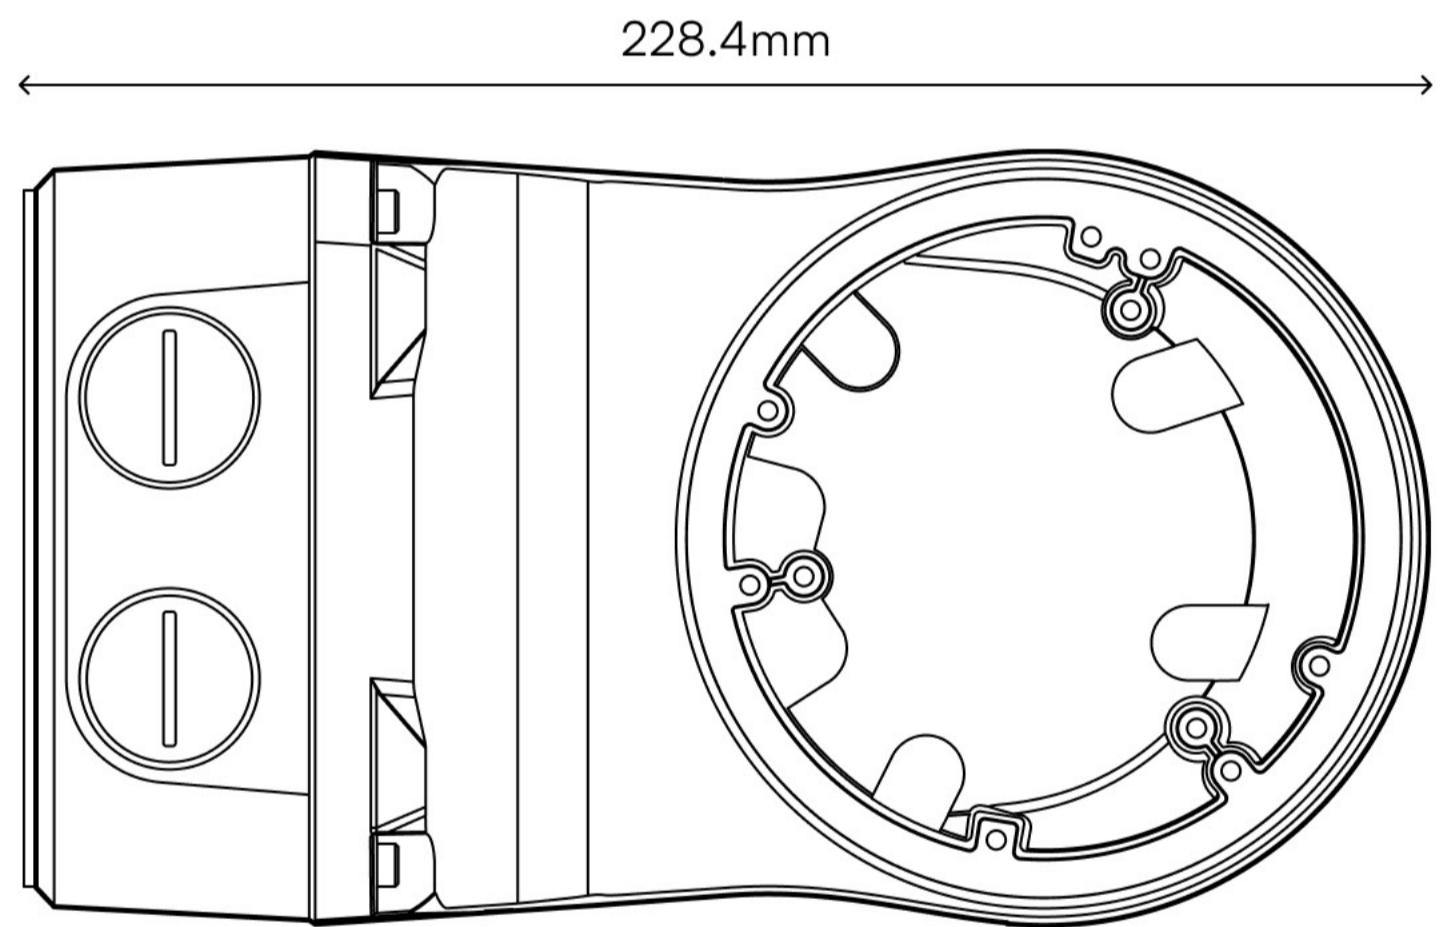

LUM-ACC-WM-01

Wall arm mount with integrated junction box for cleaner installation and greater deployment flexibility.