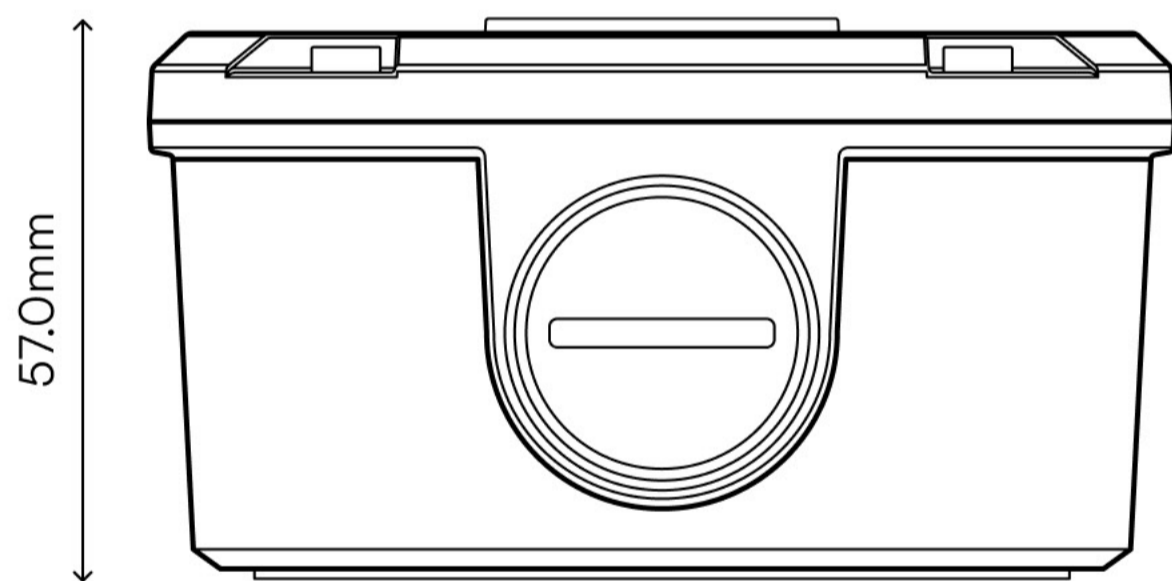

LUM-ACC-JB-02

Conceal and improve the long-term durability of camera cabling and installation.

Specifications

Weight

0.36kg (0.79lb)

Dimensions

Ø104.4 × 57.0mm
(4.11" × 2.24")

Material

Aluminum alloy

Compatible Cameras

LB500, LB800

Color

White