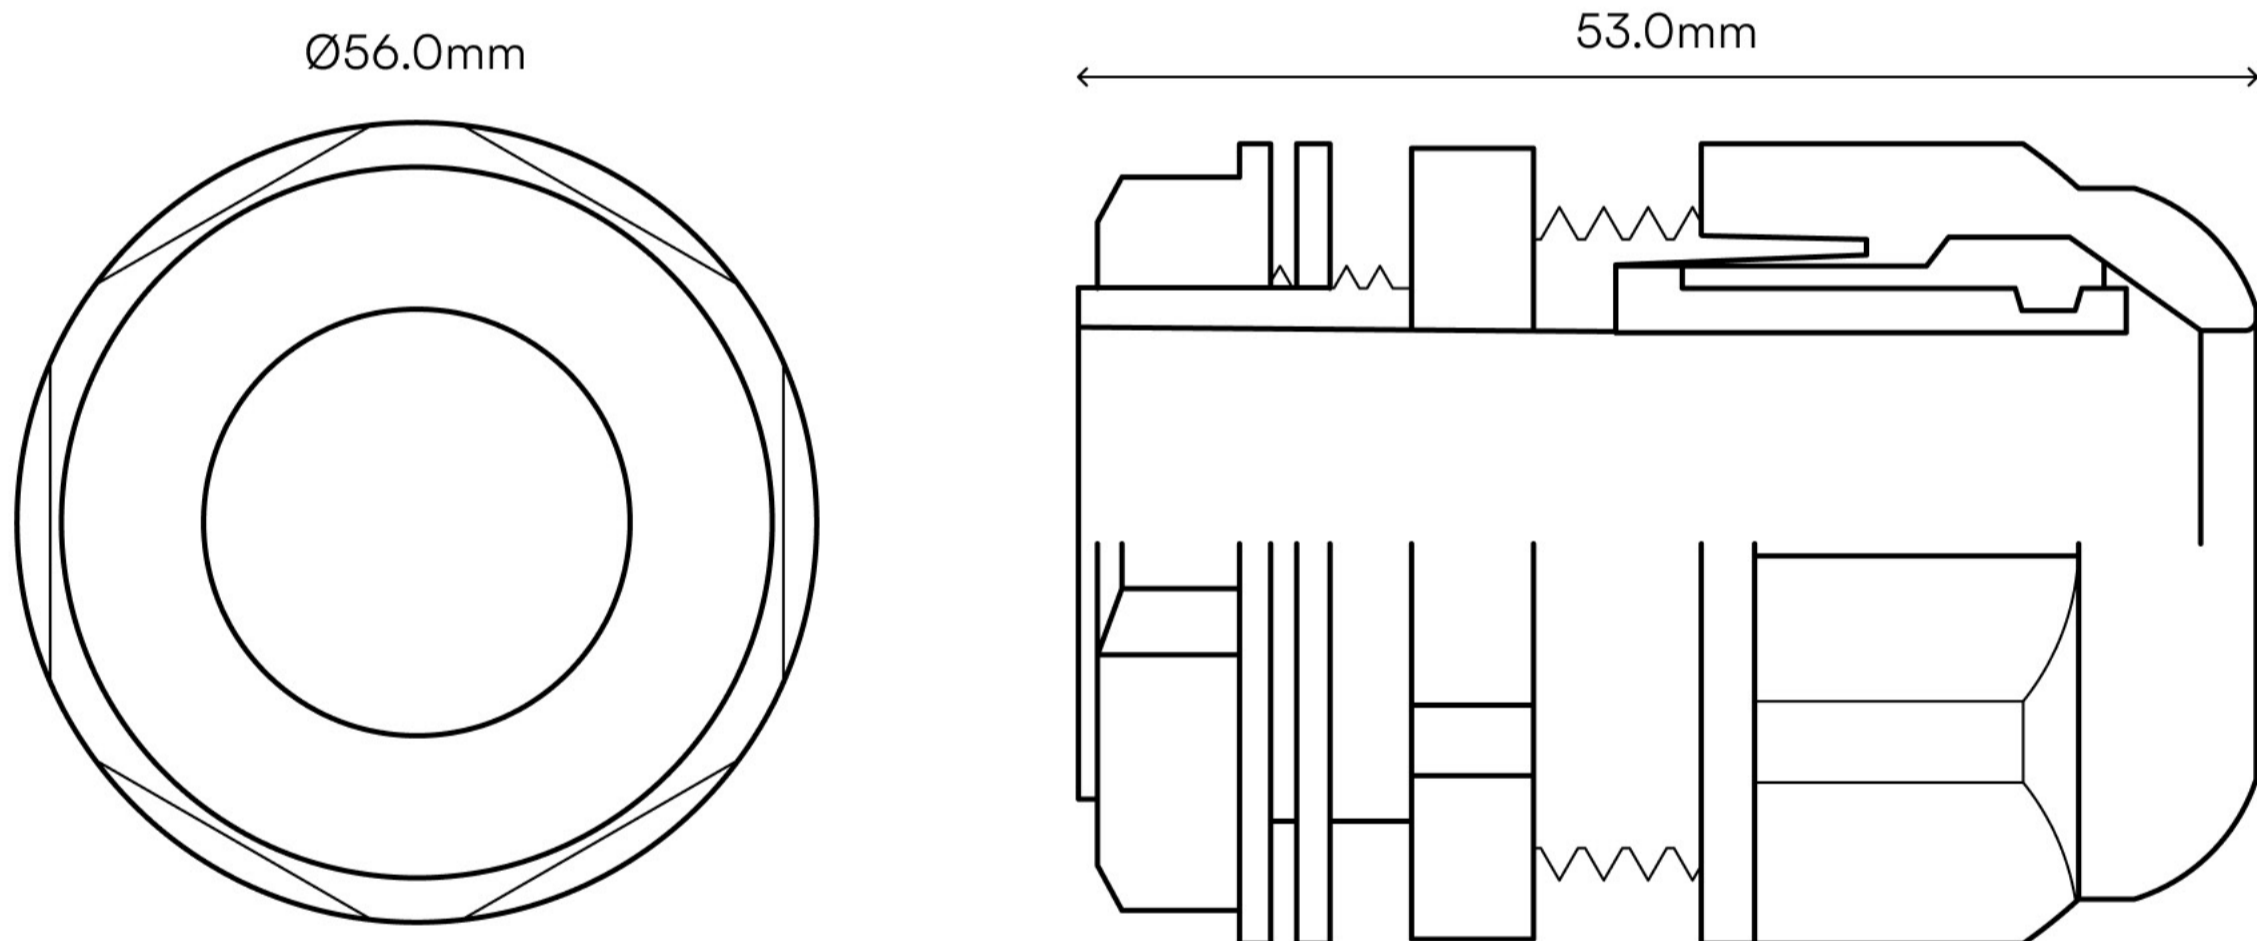

Dimensions

126.4 × 125.0 × 183.4mm
(4.97" × 4.92" × 7.22")

Material

Aluminum alloy

Compatible Cameras

LT500, LT800, LD500, LD800

Color

White

Weight

0.75kg (1.65lb)

Dimensions

127.0 × 136.0 × 64.0mm
(5.0" × 5.35" × 2.52")

Material

Galvanized sheet

Compatible Cameras

All models

Specifications

Weight	0.04kg (0.1lb)	Dimensions	137.0 × 127.0 × 116.0mm (5.39" × 5.0" × 4.57")
Material	Aluminum alloy	Compatible Cameras	All models
Color	White		

Waterproof joint

Waterproof joint for Dome, Turret, and Bullet Series cameras

LUM-ACC-PR-01

Ensure long-term reliability and get enhanced moisture and weather protection.

Specifications

Weight	0.023kg (0.05lb)	Dimensions	Ø36.0 × 53.0mm (Ø1.41" × 2.09")
Material	Plastic	Compatible Cameras	All models
Color	White		