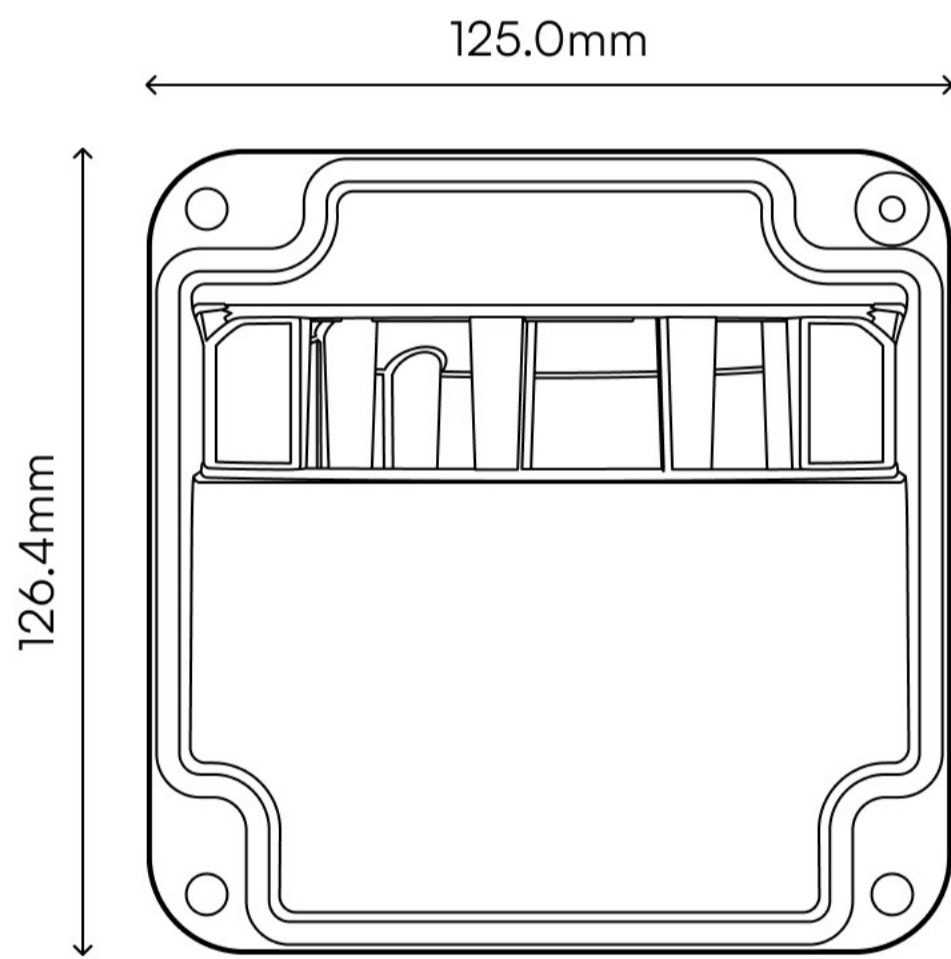

1kg (2.20lb)

Dimensions

126.7 × 126.4 × 228.4mm
(4.99" × 4.98" × 8.99")

Material

Aluminum alloy

Compatible Cameras

LT500, LT800, LD500, LD800

Color

White

Arm mount

Wall arm mount for Dome and Turret Series cameras

LUM-ACC-WM-02

Wall arm mount for greater visibility, flexible deployment options, and enhanced weather protection.

Specifications

Weight

0.52kg (1.15lb)

Dimensions

126.4 × 125.0 × 183.4mm
(4.97" × 4.92" × 7.22")

Material

Aluminum alloy

Compatible Cameras

LT500, LT800, LD500, LD800

Color

White

Weight

0.75kg (1.65lb)

Dimensions

127.0 × 136.0 × 64.0mm
(5.0" × 5.35" × 2.52")

Material

Galvanized sheet

Compatible Cameras

All models