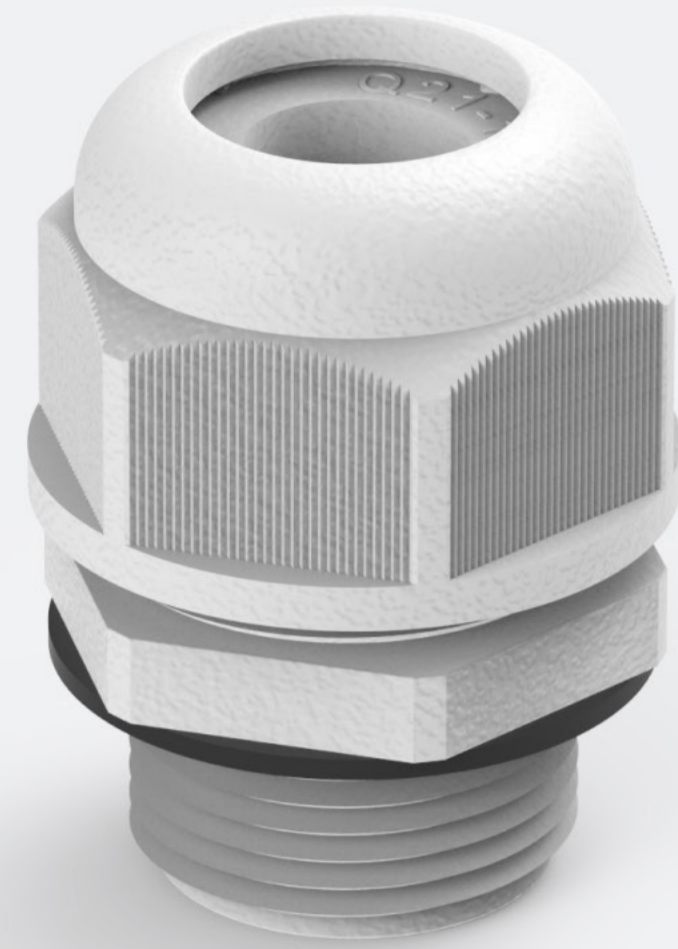

Color

White

Angle mount

Angle mount for Dome and Turret Series cameras

LUM-ACC-WM-03

Angle wall mount adapter for greater deployment flexibility and optimal field of view.

Specifications

Weight 0.04kg (0.1lb)

Dimensions Ø108.0 × 24.2mm
(Ø4.3" × 0.95")

Material Plastic

Compatible Cameras LT500, LT800, LD500, LD800

Color White

Corner mount

Corner mount for Dome, Turret, and Bullet Series cameras

LUM-ACC-CM-01

Corner bracket mount with accessory compatibility for easy installation and flexible deployment options.

Specifications

Weight	0.04kg (0.1lb)	Dimensions	137.0 × 127.0 × 116.0mm (5.39" × 5.0" × 4.57")
Material	Aluminum alloy	Compatible Cameras	All models
Color	White		

Waterproof joint

Waterproof joint for Dome, Turret, and Bullet Series cameras

LUM-ACC-PR-01

Ensure long-term reliability and get enhanced moisture and weather protection.

Specifications

Weight	0.023kg (0.05lb)	Dimensions	Ø36.0 × 53.0mm (Ø1.41" × 2.09")
Material	Plastic	Compatible Cameras	All models
Color	White		