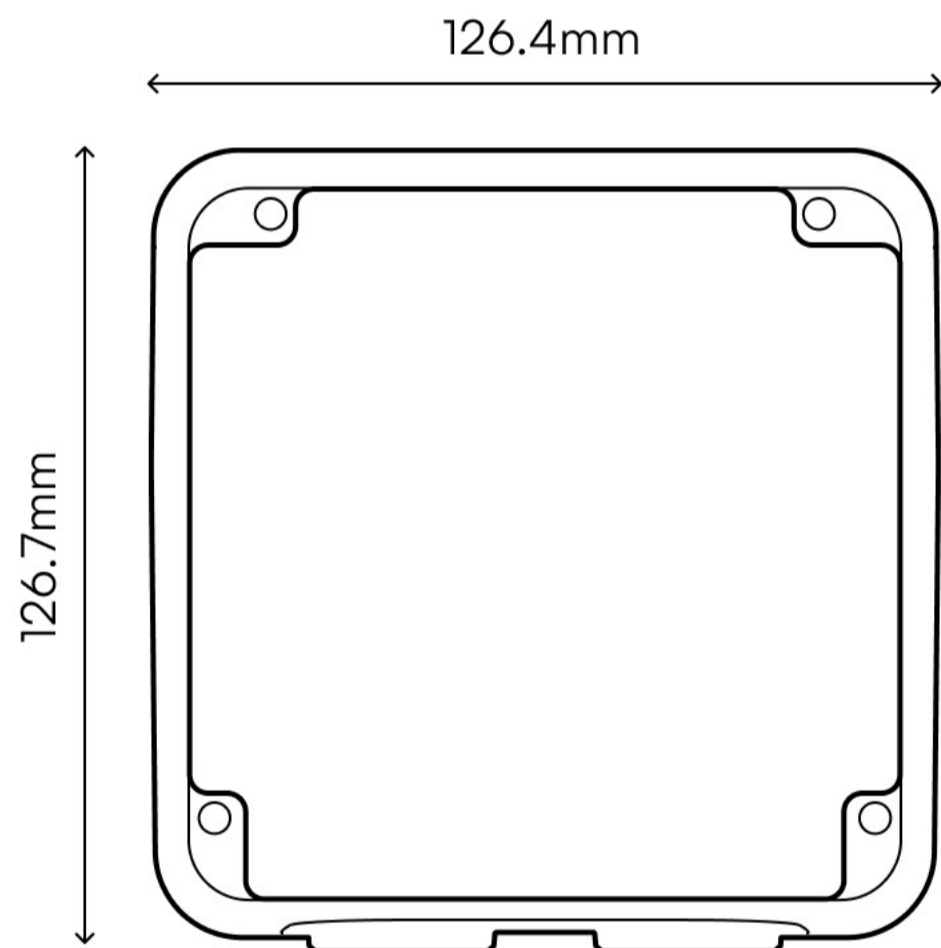

LUM-ACC-WM-01

Wall arm mount with integrated junction box for cleaner installation and greater deployment flexibility.