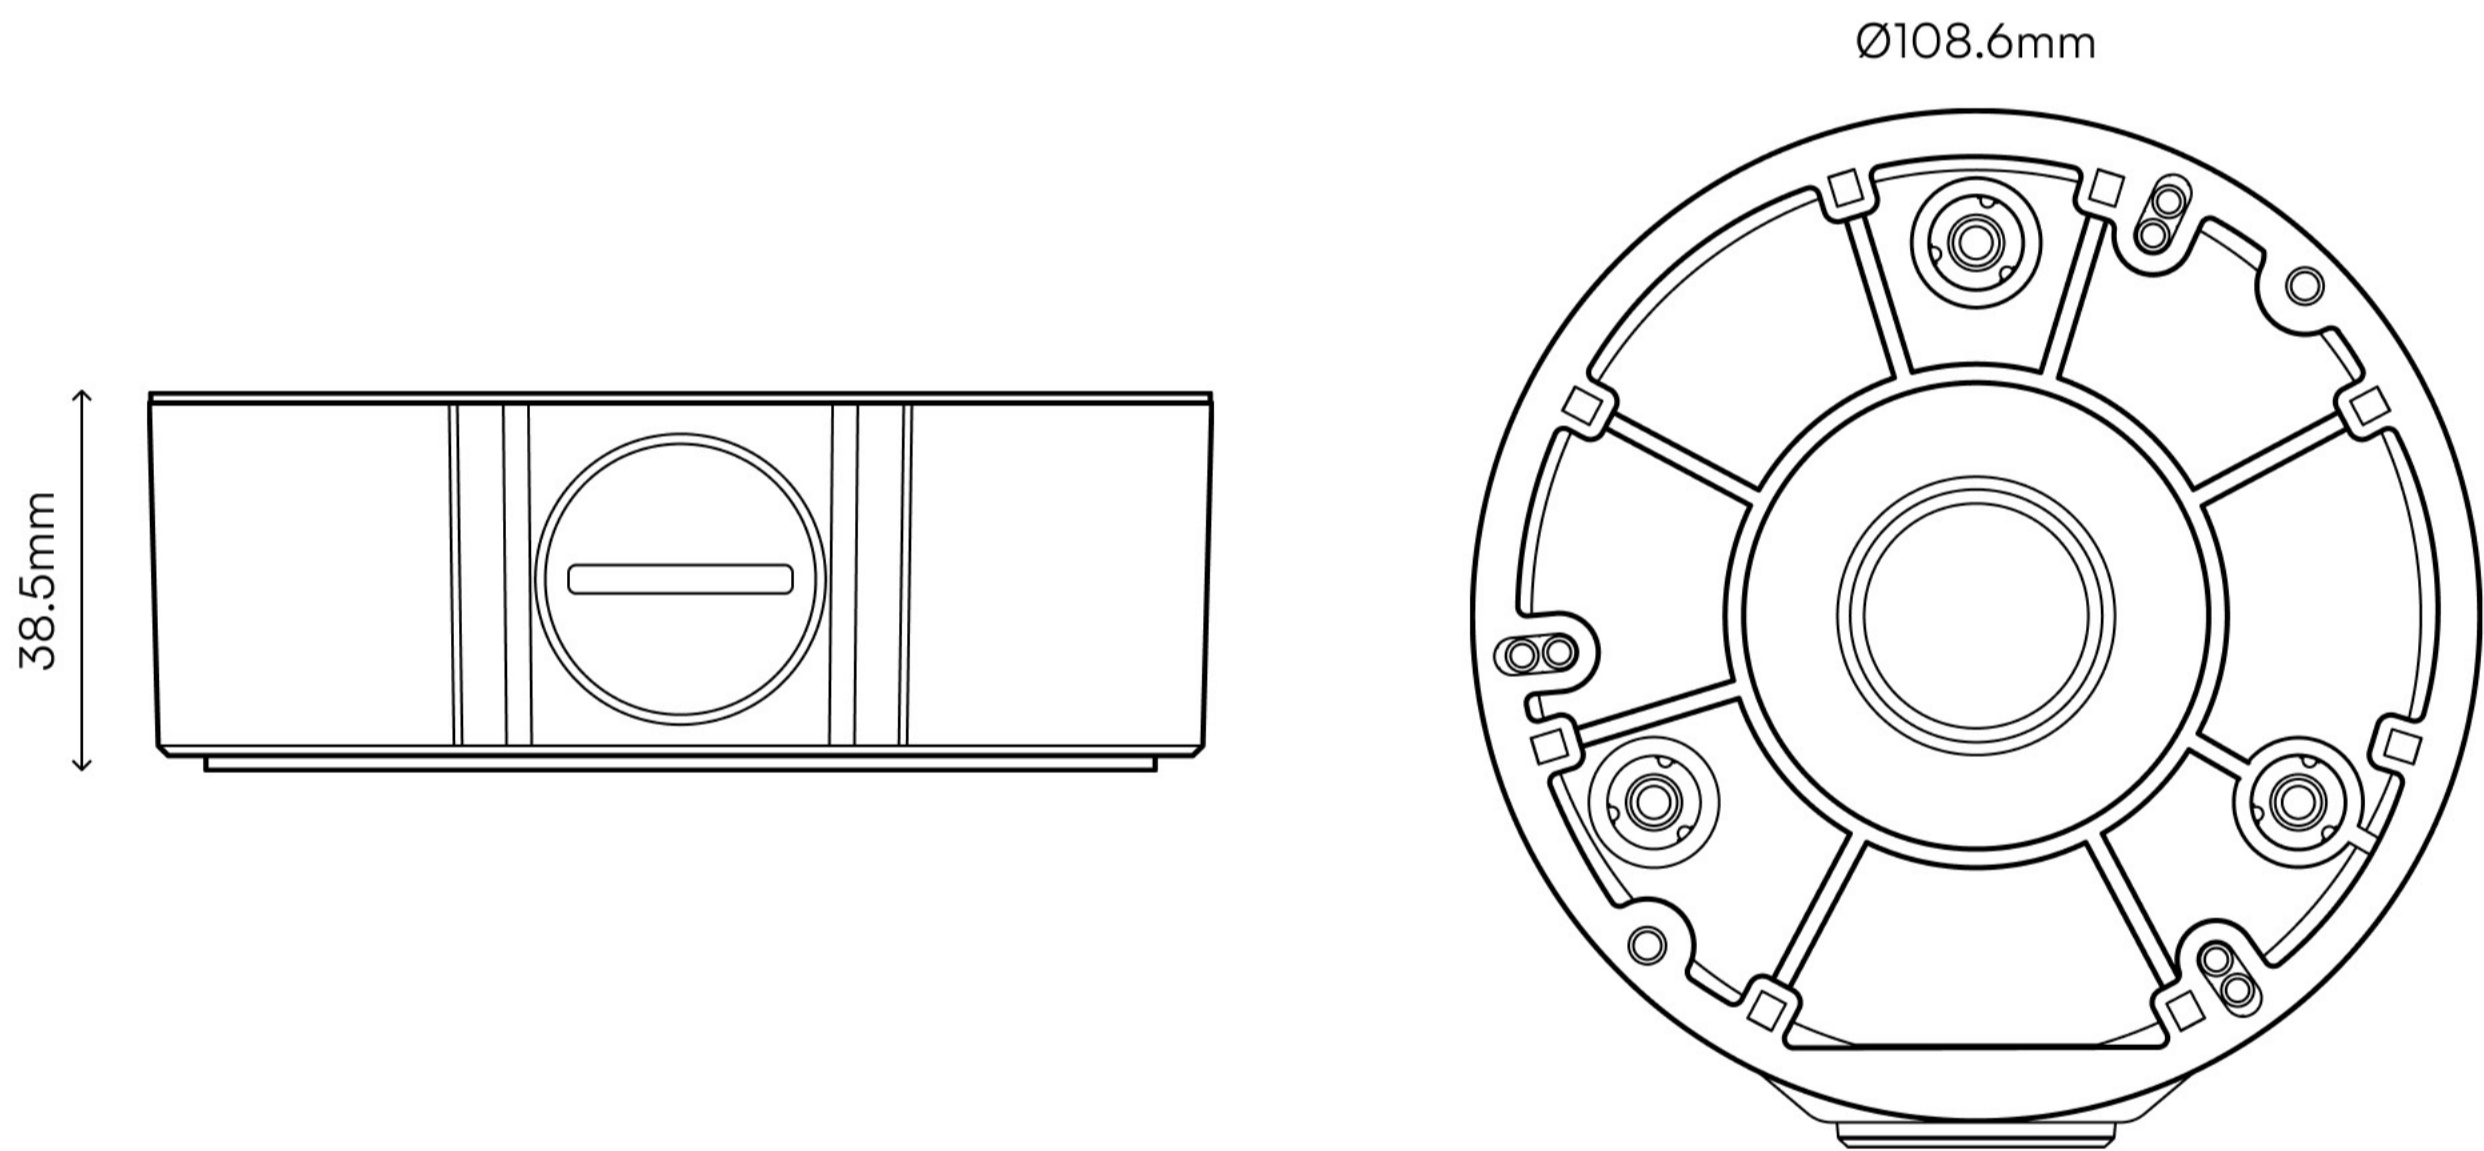

Weight

0.75kg(1.65lb)

**LUM-ACC-CM-01**

Corner mounting bracket for Dome and Turret Cameras

Compatible with

All models

Dimensions

137 × 127 × 116 mm (5.4" × 5.0" × 4.6")

Weight

0.04kg (0.1lb)

**LUM-ACC-PR-01**

Waterproof joint for indoor and outdoor protection

Compatible with

All models

Dimensions

Ø 37 × 46mm (Ø 1.46" × 1.81")

Weight

0.023kg (0.05lb)

Junction box

Wall mount junction box for Dome and Turret Series cameras

LUM-ACC-JB-01

Conceal and improve the long-term durability of camera cabling and installation.

Specifications

Weight	0.2kg (0.44lb)	Dimensions	Ø108.6 × 38.5mm (Ø4.28" × 1.52")
Material	Aluminum alloy	Compatible Cameras	LT500, LT800, LD500, LD800
Color	White		

Dimensions

126.4 × 125.0 × 183.4mm
(4.97" × 4.92" × 7.22")

Material

Aluminum alloy

Compatible Cameras

LT500, LT800, LD500, LD800

Color

White