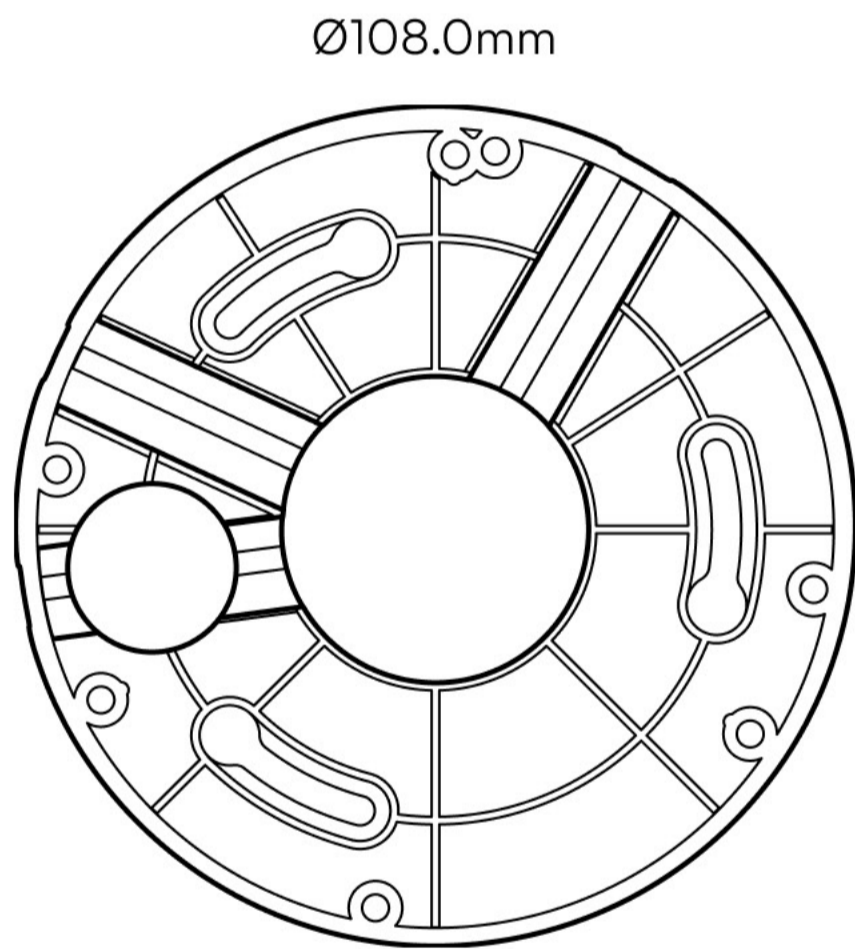

Weight

0.75kg (1.65lb)

Dimensions

127.0 × 136.0 × 64.0mm
(5.0" × 5.35" × 2.52")

Material

Galvanized sheet

Compatible Cameras

All models

Color

White

Angle mount

Angle mount for Dome and Turret Series cameras

LUM-ACC-WM-03

Angle wall mount adapter for greater deployment flexibility and optimal field of view.

Specifications

Weight 0.04kg (0.1lb)

Dimensions Ø108.0 × 24.2mm
(Ø4.3" × 0.95")

Material Plastic

Compatible Cameras LT500, LT800, LD500, LD800

Color White

Corner mount

Corner mount for Dome, Turret, and Bullet Series cameras

LUM-ACC-CM-01

Corner bracket mount with accessory compatibility for easy installation and flexible deployment options.

Specifications

Weight	0.04kg (0.1lb)	Dimensions	137.0 × 127.0 × 116.0mm (5.39" × 5.0" × 4.57")
Material	Aluminum alloy	Compatible Cameras	All models
Color	White		

Waterproof joint

Waterproof joint for Dome, Turret, and Bullet Series cameras