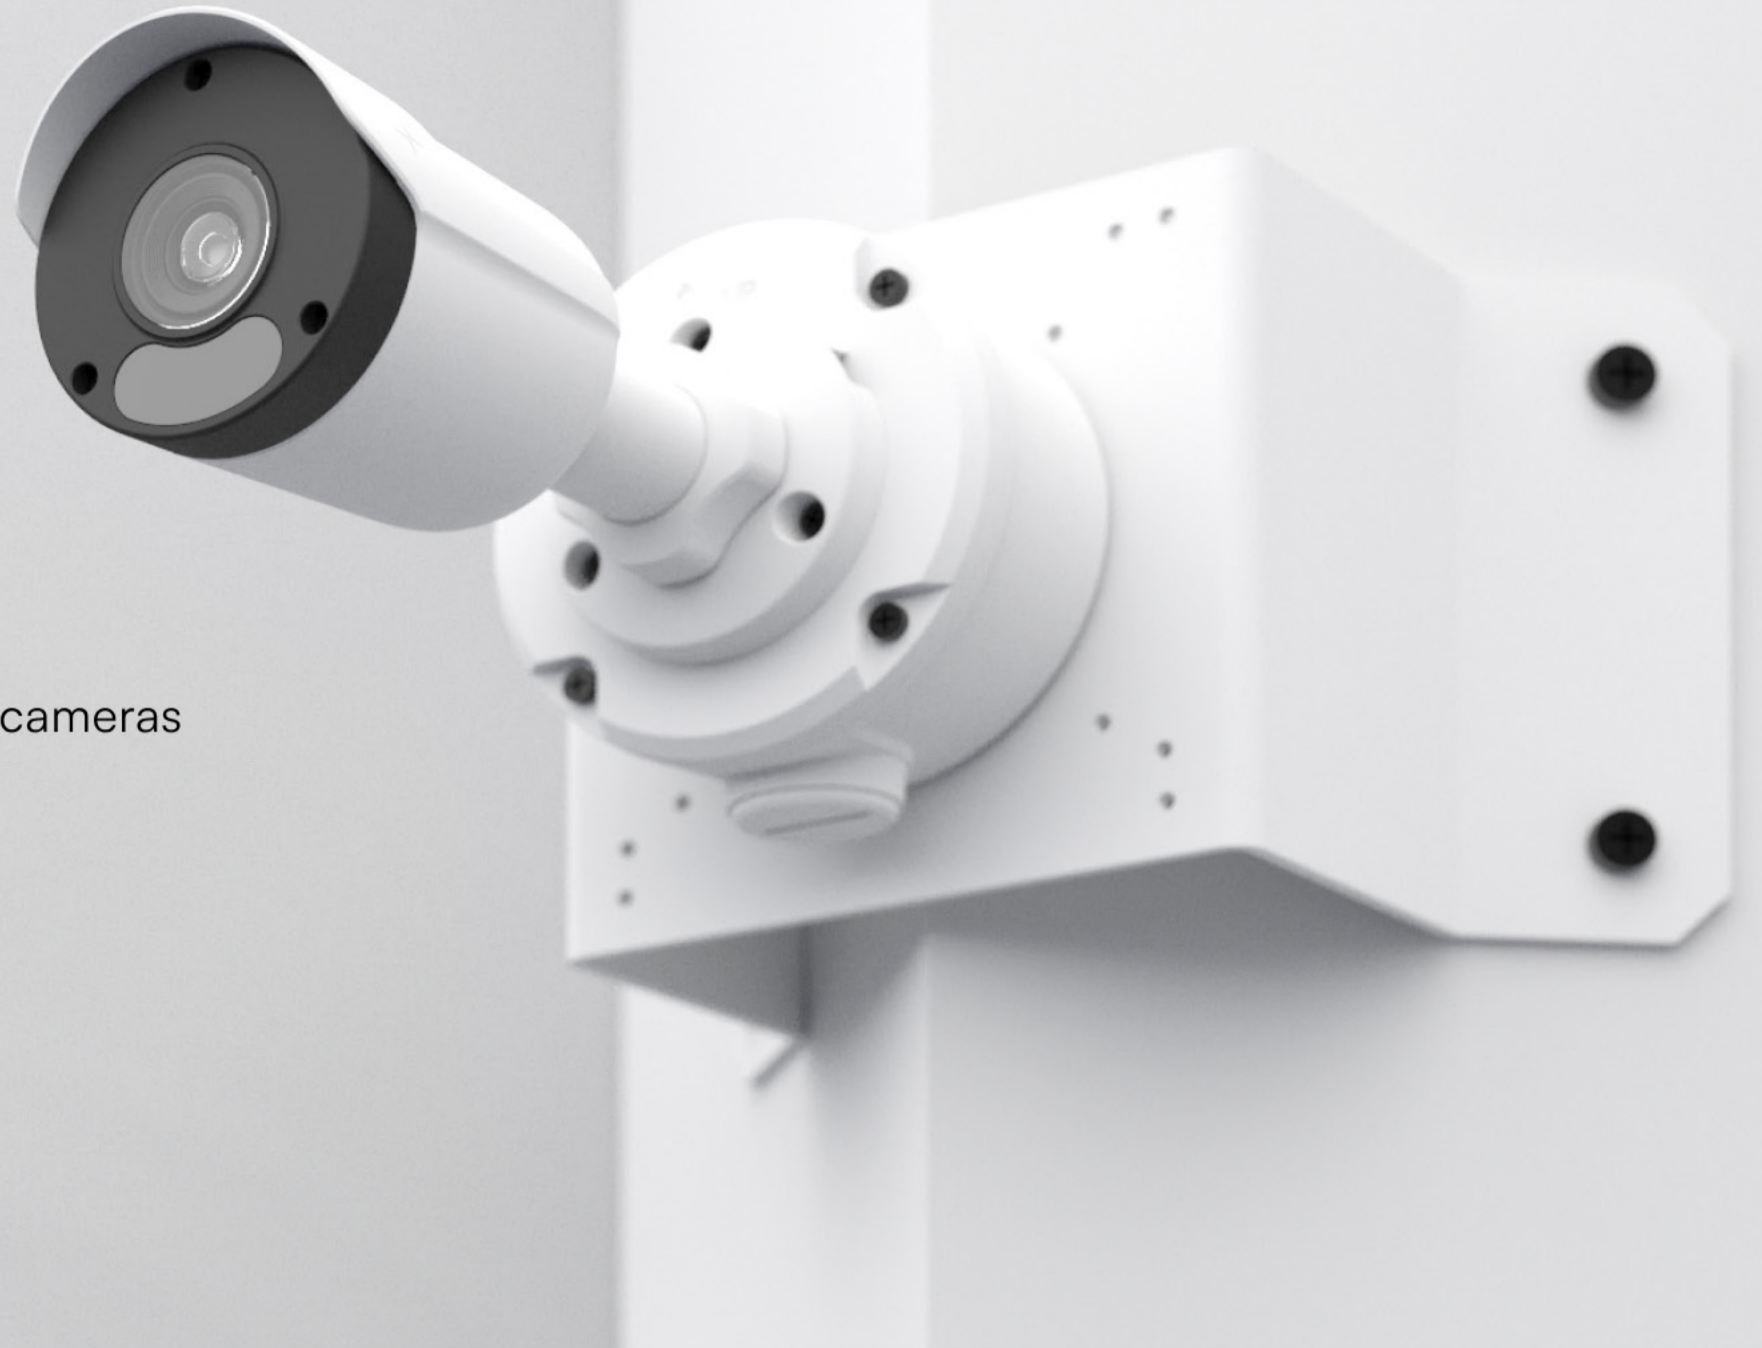

Pole mount

Pole mount for Dome, Turret, and Bullet Series cameras

LUM-ACC-PM-01

Pole mount adapter for circular poles up to 152.4mm (6") in diameter for greater visibility where it matters.

Specifications

Color

White

Angle mount

Angle mount for Dome and Turret Series cameras

LUM-ACC-WM-03

Angle wall mount adapter for greater deployment flexibility and optimal field of view.

Specifications

Weight 0.04kg (0.1lb)

Dimensions Ø108.0 × 24.2mm
(Ø4.3" × 0.95")

Material Plastic

Compatible Cameras LT500, LT800, LD500, LD800

Color White

Corner mount

Corner mount for Dome, Turret, and Bullet Series cameras

LUM-ACC-CM-01

Corner bracket mount with accessory compatibility for easy installation and flexible deployment options.

Specifications

Weight	0.04kg (0.1lb)	Dimensions	137.0 × 127.0 × 116.0mm (5.39" × 5.0" × 4.57")
Material	Aluminum alloy	Compatible Cameras	All models
Color	White		

Waterproof joint

Waterproof joint for Dome, Turret, and Bullet Series cameras