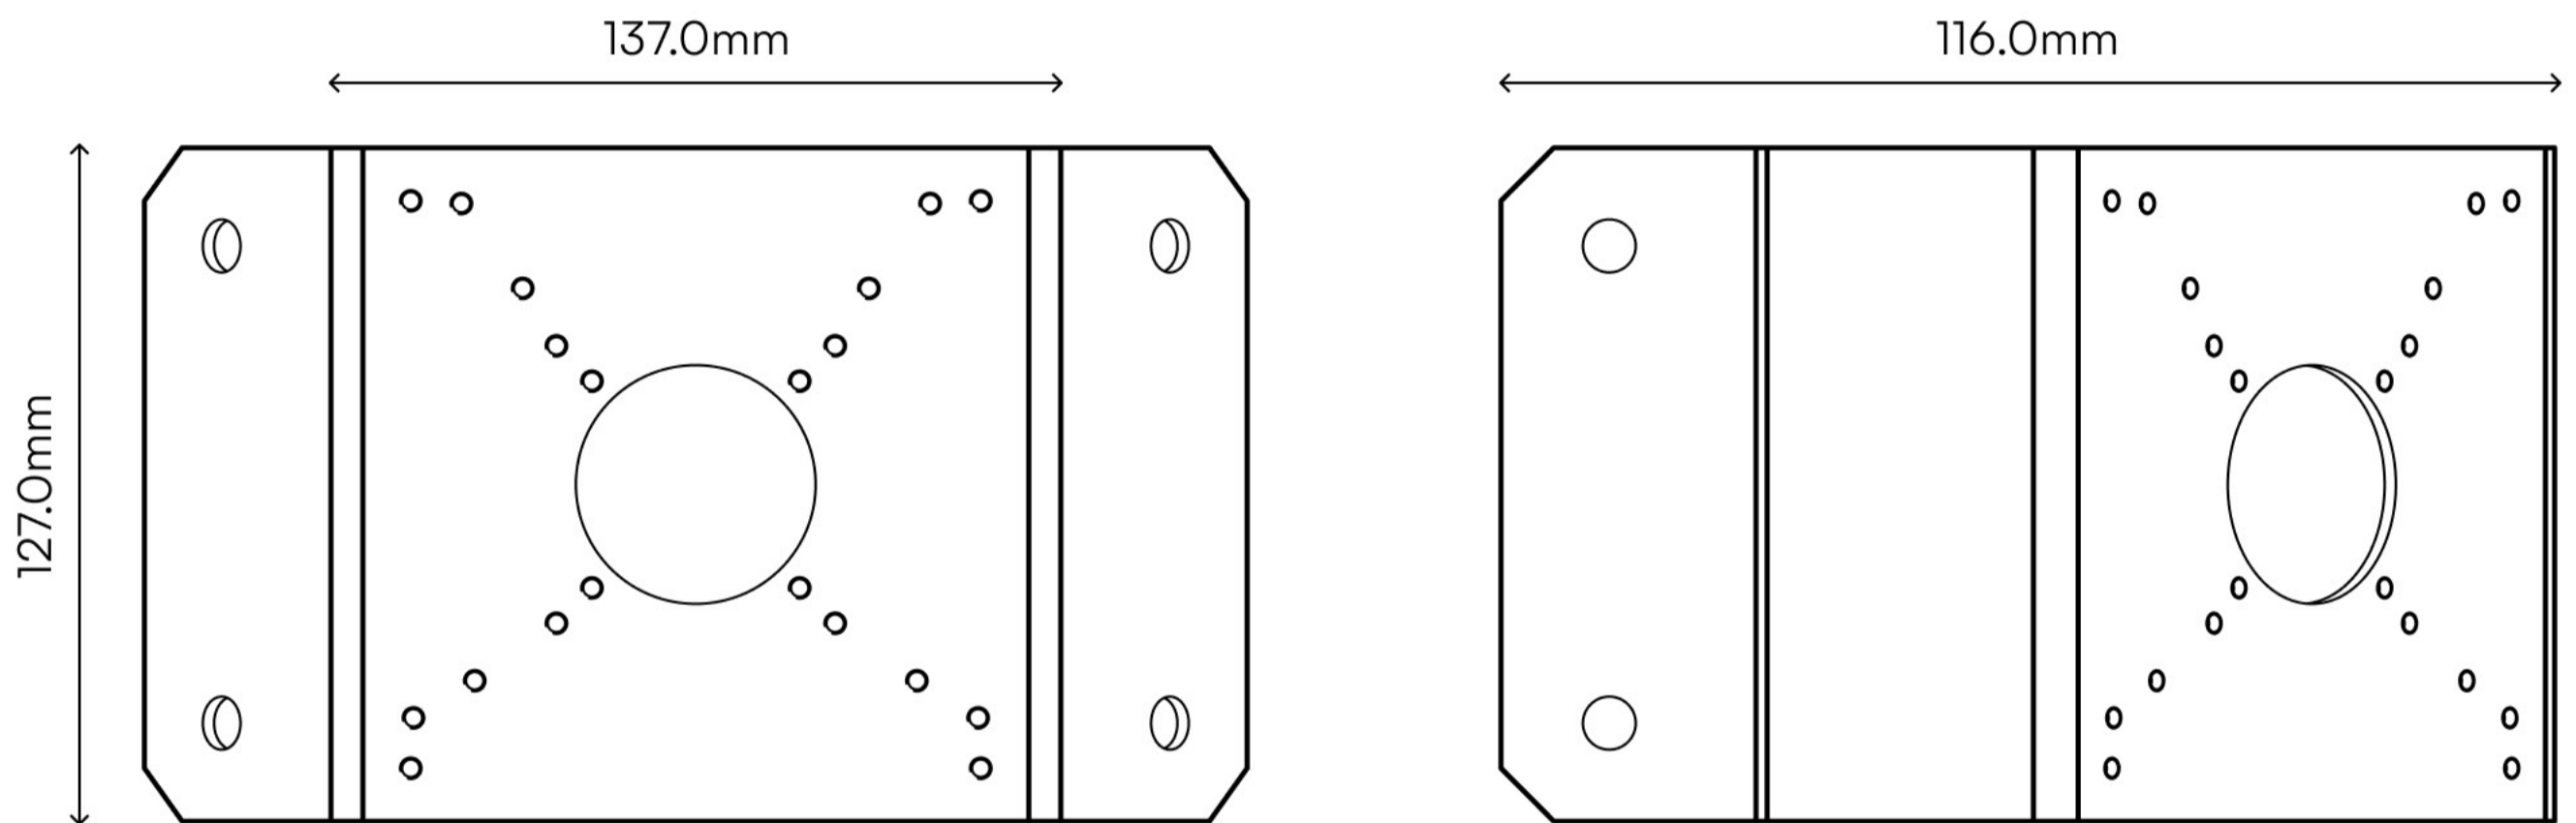

Dimensions

126.4 × 125.0 × 183.4mm
(4.97" × 4.92" × 7.22")

Material

Aluminum alloy

Compatible Cameras

LT500, LT800, LD500, LD800

Color

White

Weight

0.75kg (1.65lb)

Dimensions

127.0 × 136.0 × 64.0mm
(5.0" × 5.35" × 2.52")

Material

Galvanized sheet

Compatible Cameras

All models

Dimensions Ø108.0 × 24.2mm
(Ø4.3" × 0.95")

Material Plastic

Compatible Cameras LT500, LT800, LD500, LD800

Color White

Corner mount

Corner mount for Dome, Turret, and Bullet Series cameras

LUM-ACC-CM-01

Corner bracket mount with accessory compatibility for easy installation and flexible deployment options.

Specifications

Weight	0.04kg (0.1lb)	Dimensions	137.0 × 127.0 × 116.0mm (5.39" × 5.0" × 4.57")
Material	Aluminum alloy	Compatible Cameras	All models
Color	White		

Waterproof joint

Waterproof joint for Dome, Turret, and Bullet Series cameras