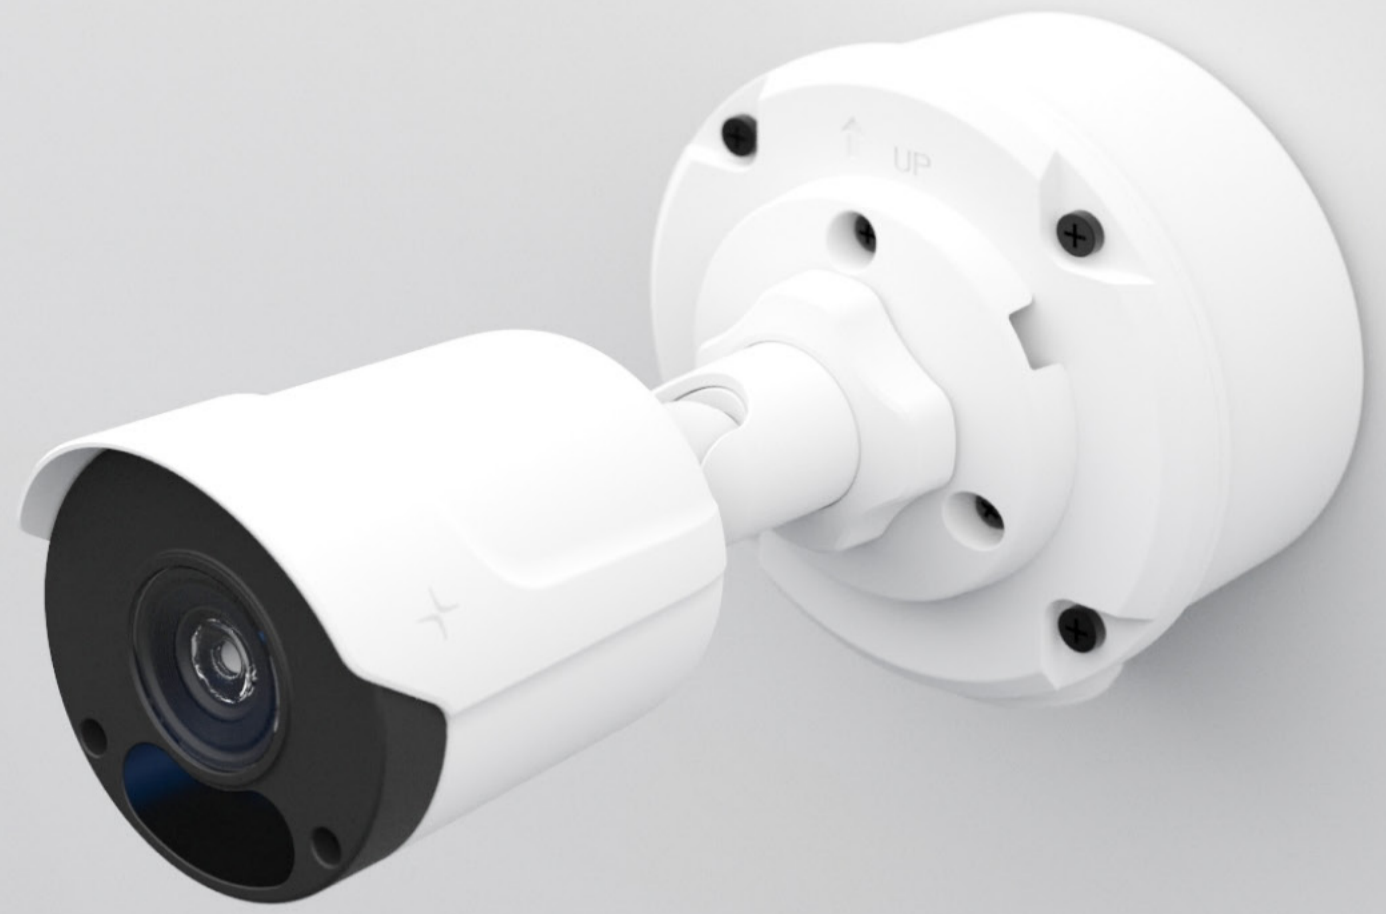

Weight

0.04kg (0.1lb)

**LUM-ACC-PR-01**

Waterproof joint for indoor and outdoor protection

Compatible with

All models

Dimensions

Ø 37 × 46mm (Ø 1.46" × 1.81")

Weight

0.023kg (0.05lb)

Junction box

Wall mount junction box for Dome and Turret Series cameras

LUM-ACC-JB-01

Conceal and improve the long-term durability of camera cabling and installation.

Specifications

Weight	0.2kg (0.44lb)	Dimensions	Ø108.6 × 38.5mm (Ø4.28" × 1.52")
Material	Aluminum alloy	Compatible Cameras	LT500, LT800, LD500, LD800
Color	White		

Junction box

Wall mount junction box for Bullet Series cameras

LUM-ACC-JB-02

Conceal and improve the long-term durability of camera cabling and installation.

Specifications

Weight

0.36kg (0.79lb)

Dimensions