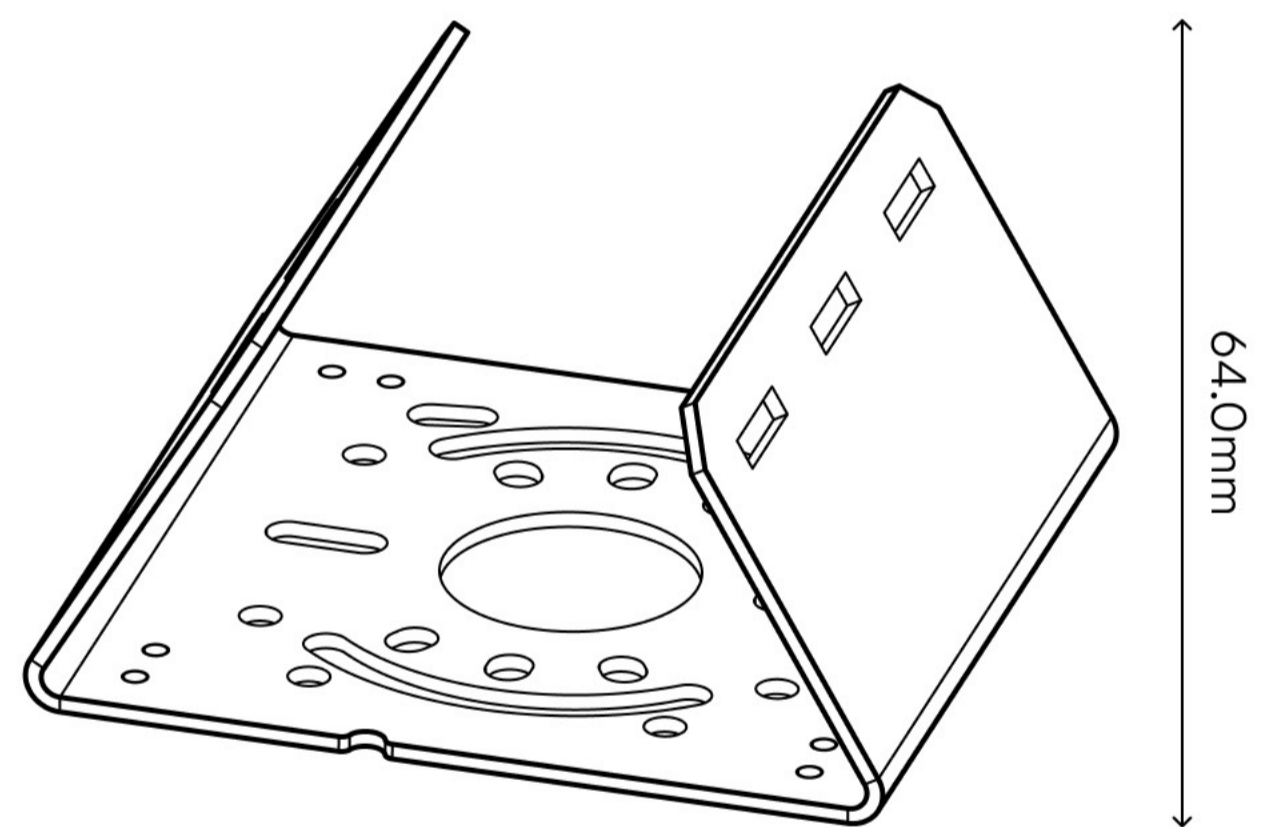

Dimensions

126.4 × 125.0 × 183.4mm
(4.97" × 4.92" × 7.22")

Material

Aluminum alloy

Compatible Cameras

LT500, LT800, LD500, LD800

Color

White

Pole mount

Pole mount for Dome, Turret, and Bullet Series cameras

LUM-ACC-PM-01

Pole mount adapter for circular poles up to 152.4mm (6") in diameter for greater visibility where it matters.

Specifications

Weight

0.75kg (1.65lb)

Dimensions

127.0 × 136.0 × 64.0mm
(5.0" × 5.35" × 2.52")

Material

Galvanized sheet

Compatible Cameras

All models