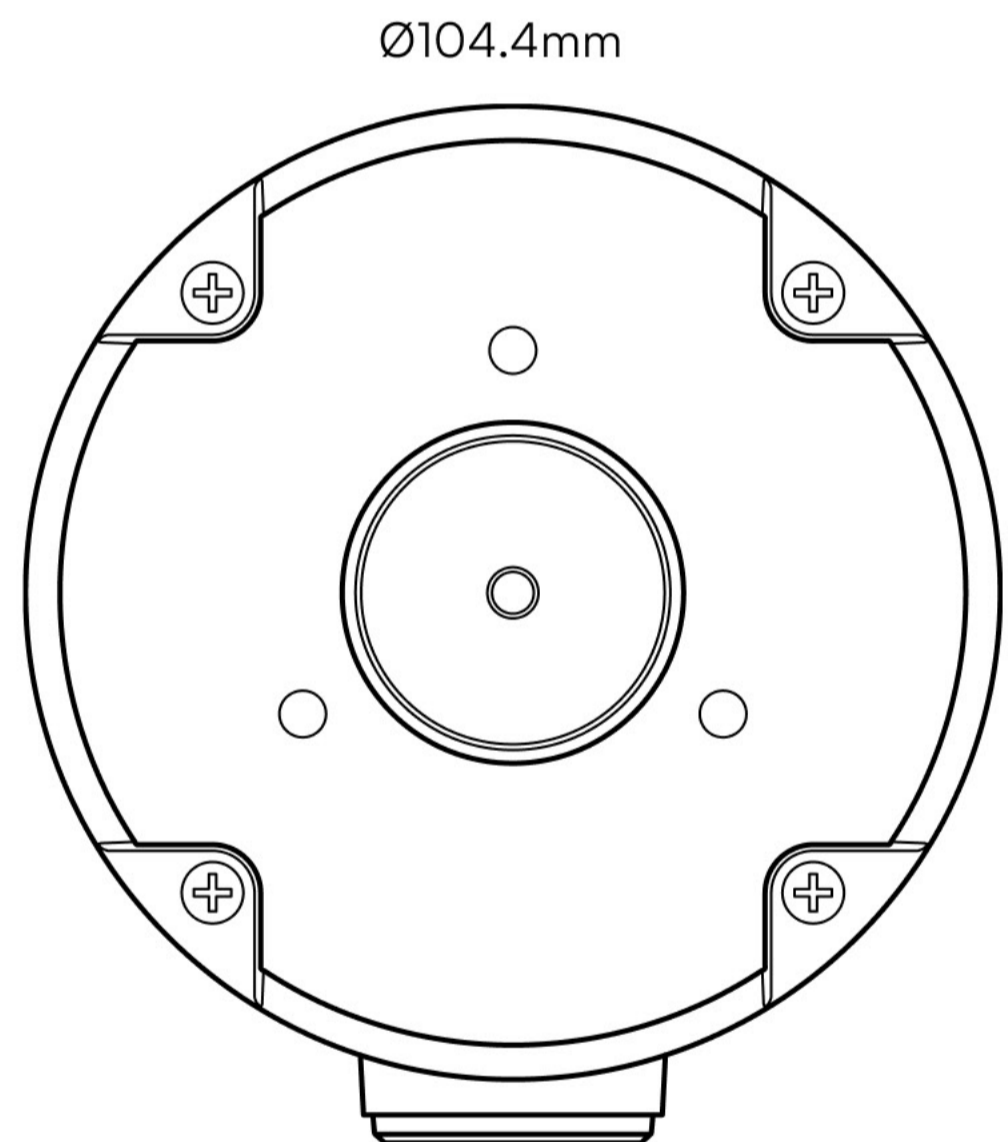

LUM-ACC-JB-02

Conceal and improve the long-term durability of camera cabling and installation.

Specifications

Weight

0.36kg (0.79lb)

Dimensions

Ø104.4 × 57.0mm
(4.11" × 2.24")

Material

Aluminum alloy

Compatible Cameras

LB500, LB800

Color

White