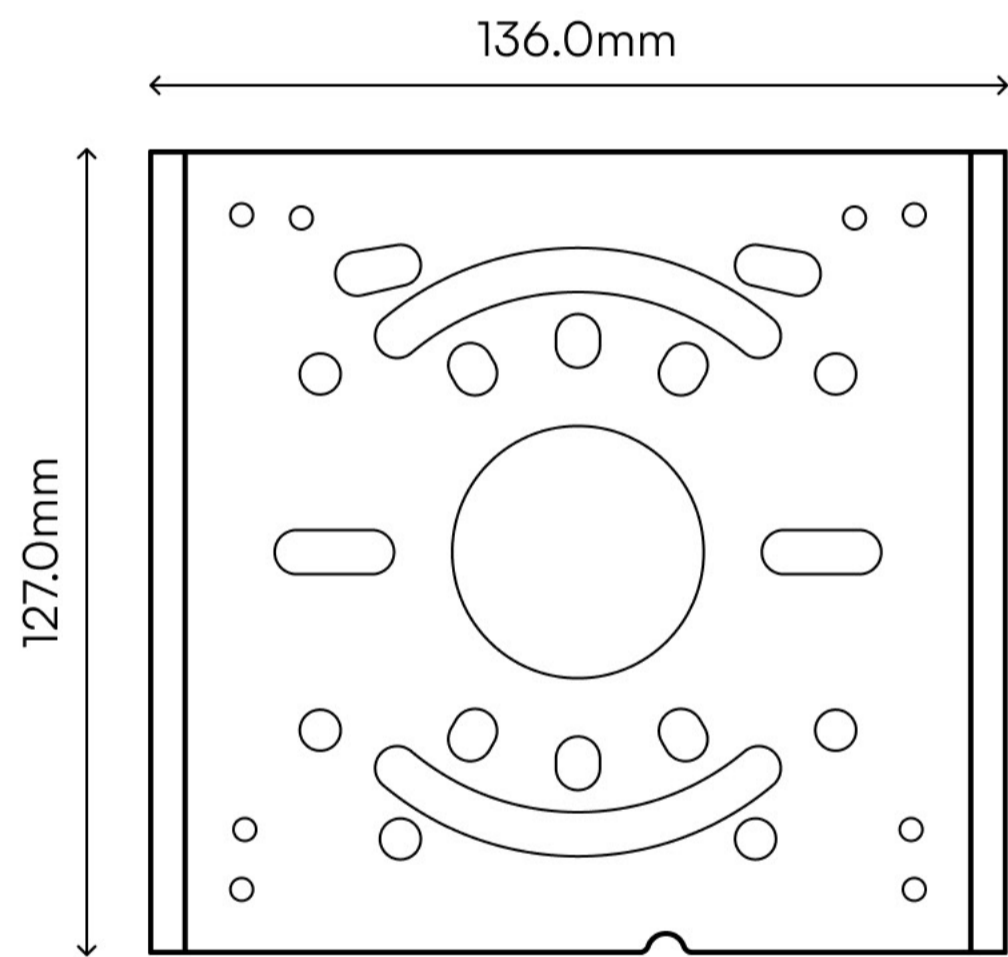

1kg (2.20lb)

Dimensions

126.7 × 126.4 × 228.4mm
(4.99" × 4.98" × 8.99")

Material

Aluminum alloy

Compatible Cameras

LT500, LT800, LD500, LD800

Color

Dimensions

126.4 × 125.0 × 183.4mm
(4.97" × 4.92" × 7.22")

Material

Aluminum alloy

Compatible Cameras

LT500, LT800, LD500, LD800

Color

White

Pole mount

Pole mount for Dome, Turret, and Bullet Series cameras

LUM-ACC-PM-01

Pole mount adapter for circular poles up to 152.4mm (6") in diameter for greater visibility where it matters.

Specifications

Weight

0.75kg (1.65lb)

Dimensions

127.0 × 136.0 × 64.0mm
(5.0" × 5.35" × 2.52")

Material

Galvanized sheet

Compatible Cameras

All models